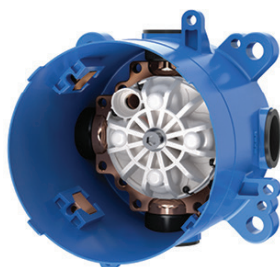

# TOTO GR Series

Single Lever Shower Mixer

**TBG02304BA#PFG/TBN01001B**

## FEATURES

- Design concept is gorgeous and regal
- TOTO original cartridge for smooth control
- High corrosion resistant plating

## SPECIFICATIONS

- Size : 130W x 61D x 130H mm
- Finish : Polished French Gold
- Material : Brass
- Water Pressure : 0.25Mpa ~ 0.75Mpa

## PARTS DESCRIPTION

- TBG02304BA#PFG : Single Lever Shower Mixer with diverter
- TBN01001B : Concealed Box

TBG02304BA#PFG/TBN01001B

Please consult, TOTO representative for more details.

All rights reserved by TOTO including but not limited to Improve & Change of Product Design, Specs or Availability at any time without prior notice