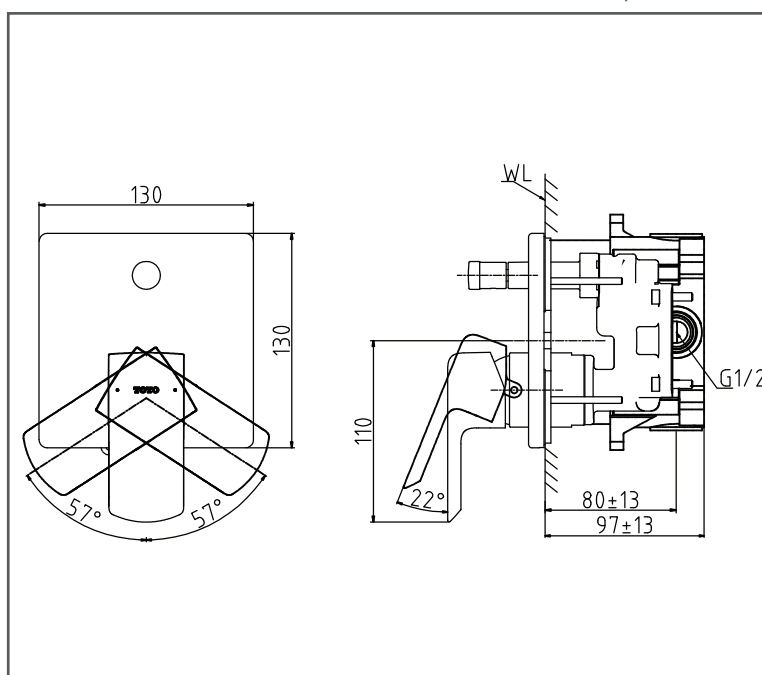

## SPECIFICATIONS

- Size : 130W x 61D x 130H mm
- Finish : Polished French Gold
- Material : Brass
- Water Pressure : 0.25Mpa ~ 0.75Mpa

## PARTS DESCRIPTION

- TBG02304BA#PFG : Single Lever Shower Mixer with diverter
- TBN01001B : Concealed Box

TBG02304BA#PFG/TBN01001B

Please consult, TOTO representative for more details.

All rights reserved by TOTO including but not limited to Improve & Change of Product Design, Specs or Availability at any time without prior notice