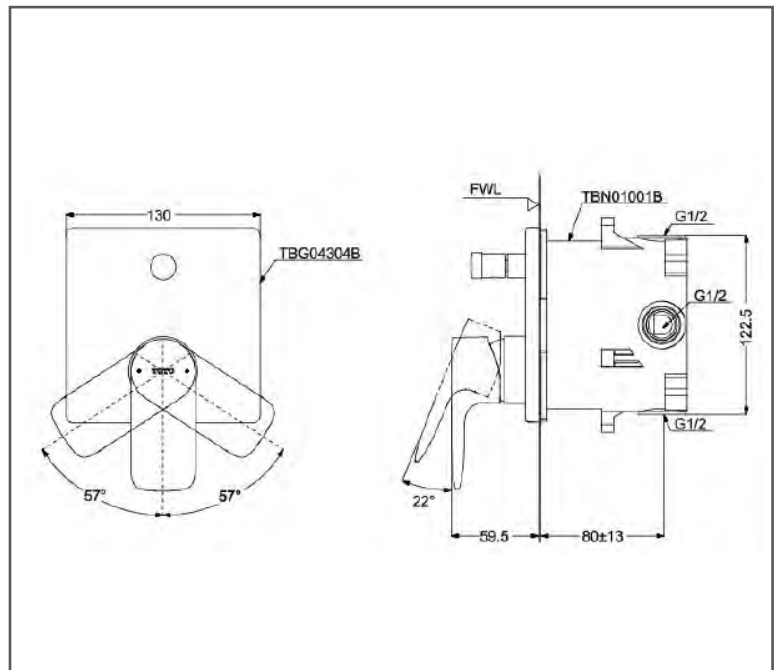

TOTO GA SERIES

Single Lever Shower Mixer with Diverter

TBG04304BA#BFG/TBN01001B

FEATURES

- Contemporary styling

SPECIFICATIONS

- Finish : Brushed French Gold
- Material : Brass
- Water Pressure : 0.25MPa ~ 0.75MPa

PARTS DESCRIPTION

- TBG04304BA#BFG : Single Lever Shower Mixer with diverter
- TBN01001B : Mini unit (Concealed box)

TBG04304BA/TBN01001B

Please consult, TOTO representative for more details.

All rights reserved by TOTO including but not limited to Improve & Change of Product Design, Specs or Availability at any time without prior notice