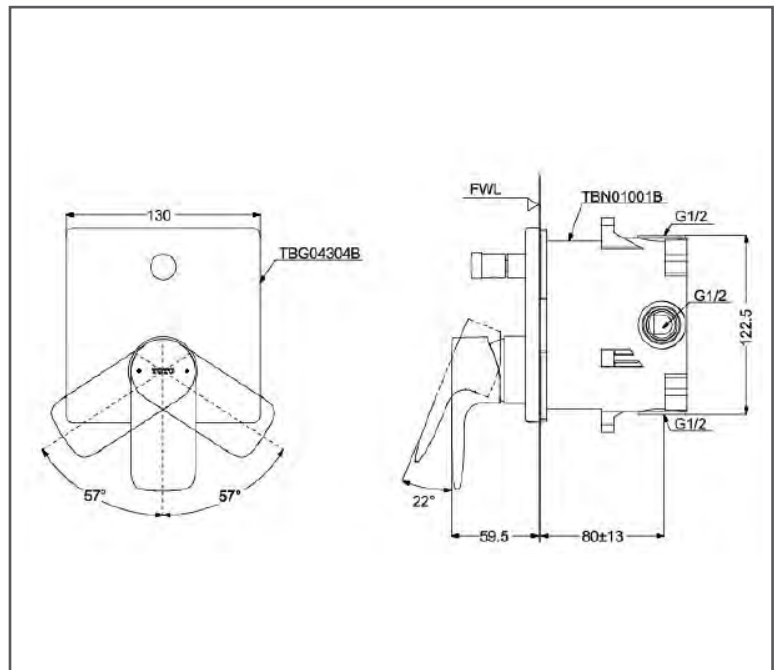

TOTO GA SERIES

Single Lever Shower Mixer with Diverter

TBG04304BA#PFG/TBN01001B

FEATURES

- Contemporary styling

SPECIFICATIONS

- Finish : Polished French Gold
- Material : Brass
- Water Pressure : 0.25MPa ~ 0.75MPa

PARTS DESCRIPTION

- TBG04304BA#PFG : Single Lever Shower Mixer with diverter
- TBN01001B : Mini unit (Concealed box)

TBG04304BA/TBN01001B

Please consult, TOTO representative for more details.

All rights reserved by TOTO including but not limited to Improve & Change of Product Design, Specs or Availability at any time without prior notice