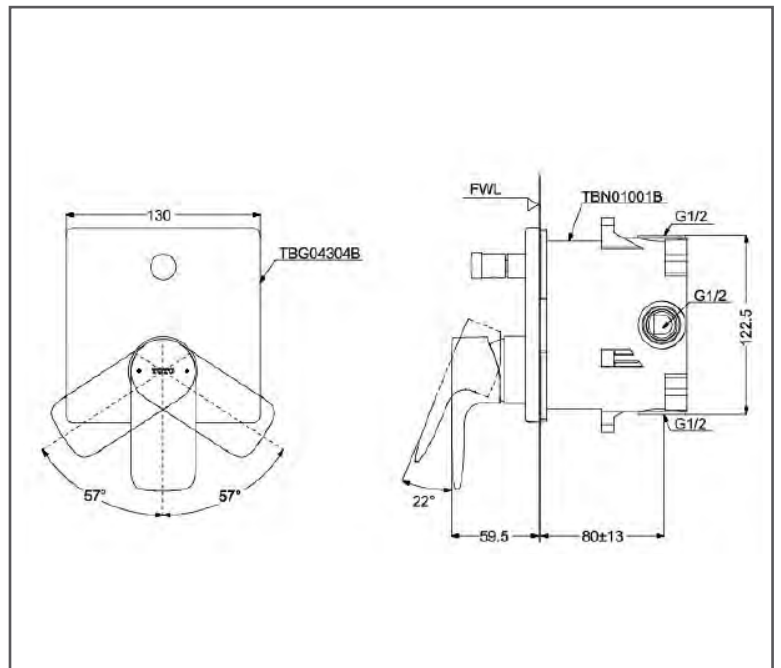

## SPECIFICATIONS

- Finish : Matte Black
- Material : Brass
- Water Pressure : 0.25MPa ~ 0.75MPa

## PARTS DESCRIPTION

- TBG04304BB#MBL : Single Lever Shower Mixer with diverter
- TBN01001B : Mini unit (Concealed box)

TBG04304BA/TBN01001B

Please consult, TOTO representative for more details.

All rights reserved by TOTO including but not limited to Improve & Change of Product Design, Specs or Availability at any time without prior notice