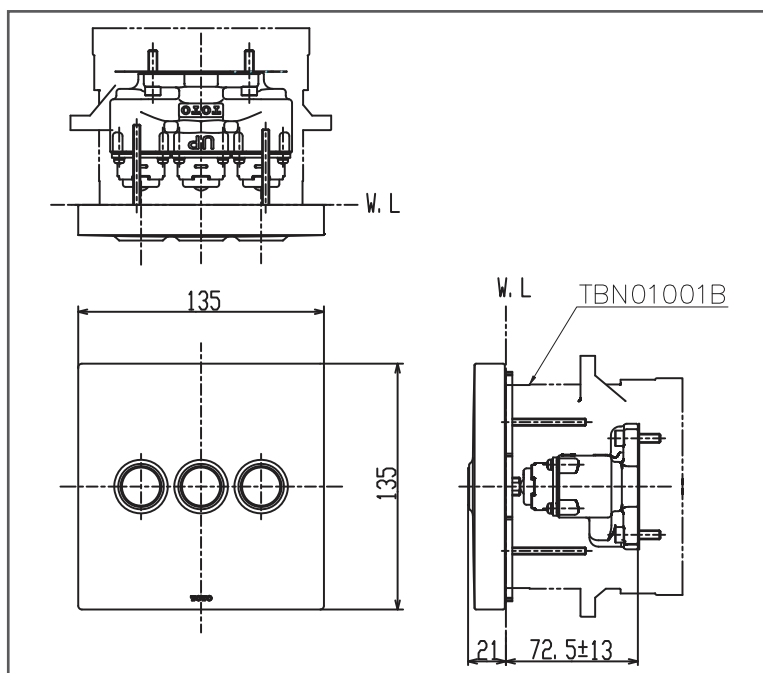

TOTO Shower Fittings

3 Way Diverter for Thermostat

TBV02105BA#MBL/TBN01001B

FEATURES

- Easy control with touch type button

SPECIFICATIONS

- Size : 135W x 21D x 135H mm
- Finish : Matte Black
- Water Pressure : 0.25 Mpa ~ 0.75 Mpa

PARTS DESCRIPTION

- TBV02105BA#MBL : 3 Way Diverter with stop valve (Touch Type) (Square)
- TBN01001B : Mini Unit

TBV02105BA#MBL/TBN01001B

Please consult, TOTO representative for more details.

All rights reserved by TOTO including but not limited to Improve & Change of Product Design, Specs or Availability at any time without prior notice