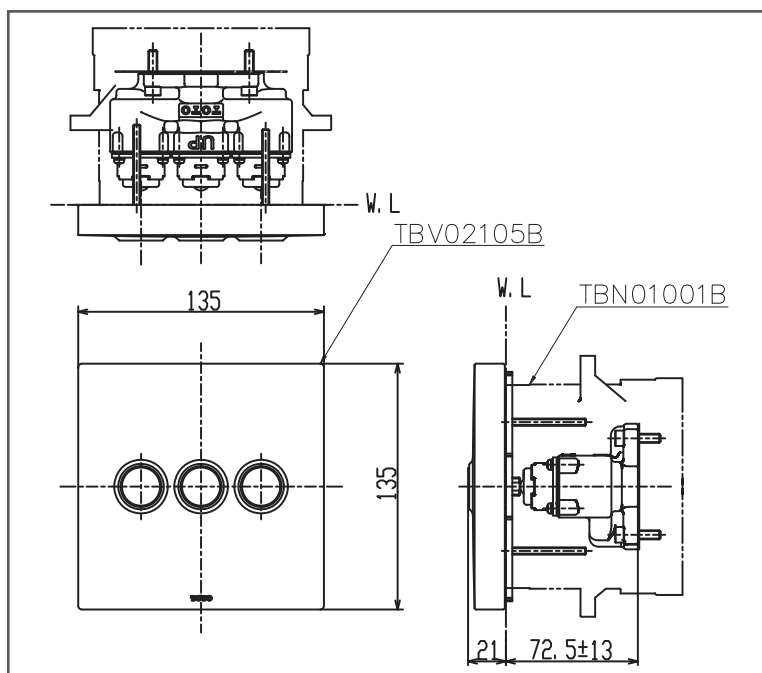

TOTO Shower Fittings

3 Way Diverter for Thermostat

TBV02105B#BFG/TBN01001B

FEATURES

- Easy control with touch type button

SPECIFICATIONS

- Size : 135W x 21D x 135H mm
- Finish : Brushed French Gold
- Water Pressure : 0.25 Mpa ~ 0.75 Mpa

PARTS DESCRIPTION

- TBV02105B#BFG : 3 Way Diverter with stop valve (Touch Type) (Square)
- TBN01001B : Mini Unit

TBV02105B#BFG/TBN01001B

Please consult, TOTO representative for more details.

All rights reserved by TOTO including but not limited to Improve & Change of Product Design, Specs or Availability at any time without prior notice