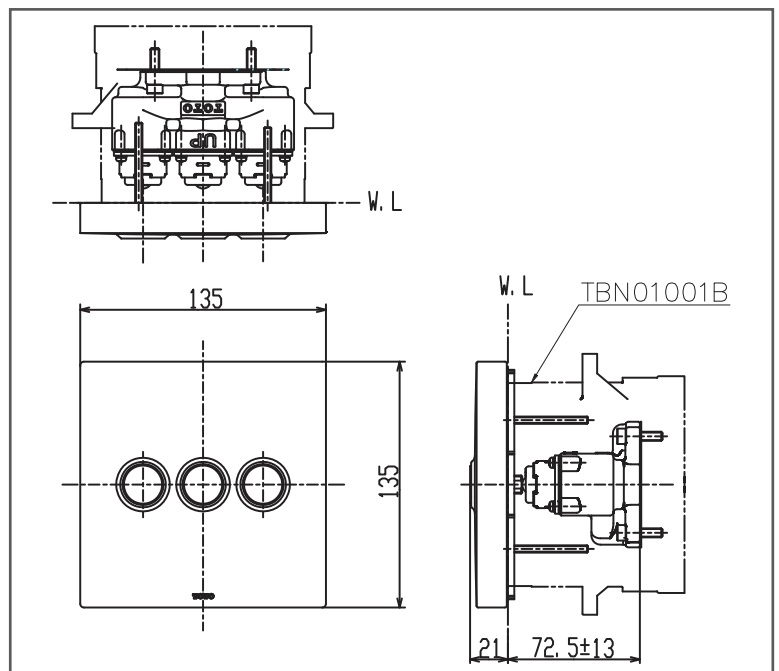

# TOTO Shower Fittings

3 Way Diverter for Thermostat

**TBV02105B#PFG/TBN01001B**

## SPECIFICATIONS

- Size : 135W x 21D x 135H mm
- Finish : Polished French Gold
- Water Pressure : 0.25 Mpa ~ 0.75 Mpa

## PARTS DESCRIPTION

- TBV02105B#PFG : 3 Way Diverter with stop valve (Touch Type) (Square)
- TBN01001B : Mini Unit

TBV02105B#PFG/TBN01001B

Please consult, TOTO representative for more details.

All rights reserved by TOTO including but not limited to Improve & Change of Product Design, Specs or Availability at any time without prior notice