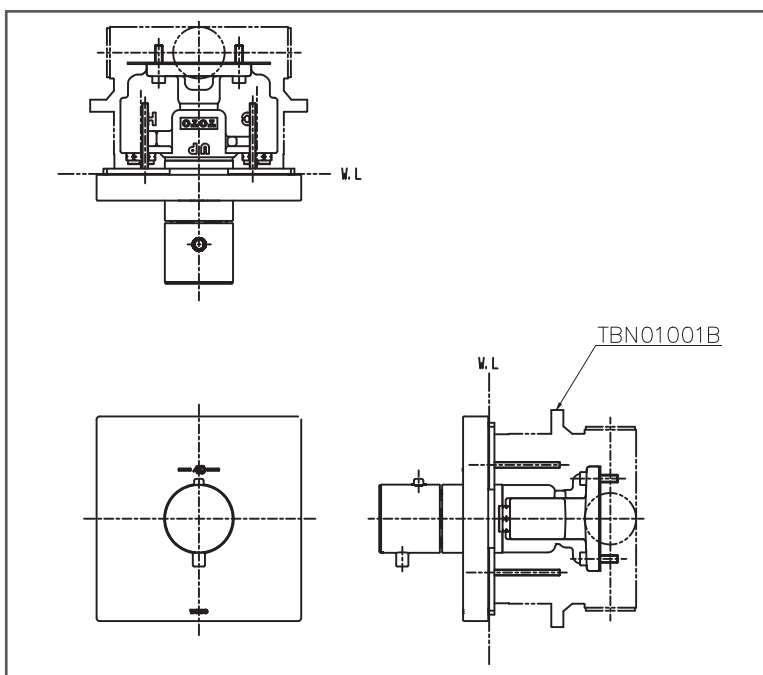

# TOTO Shower Fittings

Thermostat Controller

**TBV02402BA#MBL/TBN01001B**

## SPECIFICATIONS

- Size : 135W x 85D x 135H mm
- Finish : Matte Black
- Water Pressure : 0.25 Mpa ~ 0.75 Mpa

## PARTS DESCRIPTION

- TBV02402BA#MBL : Thermostat Controller for switch type (Square)
- TBN01001B : Concealed Box

TBV02402BA#MBL/TBN01001B

Please consult, TOTO representative for more details.

All rights reserved by TOTO including but not limited to Improve & Change of Product Design, Specs or Availability at any time without prior notice