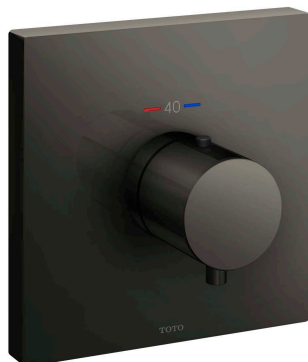

# TOTO Shower Fittings

Thermostat Controller

**TBV02402BA#MBL/TBN01001B**

## FEATURES

- Good Design with compact and thin plate

## SPECIFICATIONS

- Size : 135W x 85D x 135H mm
- Finish : Matte Black
- Water Pressure : 0.25 Mpa ~ 0.75 Mpa

## PARTS DESCRIPTION

- TBV02402BA#MBL : Thermostat Controller for switch type (Square)
- TBN01001B : Concealed Box

TBV02402BA#MBL/TBN01001B

Please consult, TOTO representative for more details.

All rights reserved by TOTO including but not limited to Improve & Change of Product Design, Specs or Availability at any time without prior notice