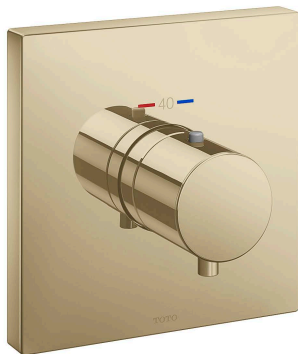

TOTO Shower Fittings

Thermostat Controller

TBV02402B#BFG/TBN01001B

FEATURES

- Good Design with compact and thin plate

SPECIFICATIONS

- Size : 135W x 85D x 135H mm
- Finish : Brushed French Gold
- Water Pressure : 0.25 Mpa ~ 0.75 Mpa

PARTS DESCRIPTION

- TBV02402B#BFG : Thermostat Controller for switch type (Square)
- TBN01001B : Concealed Box

TBV02402B#BFG/TBN01001B