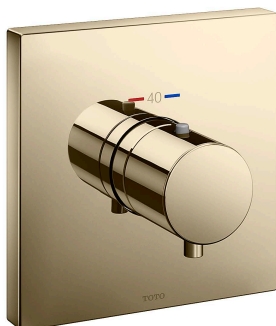

TOTO Shower Fittings

Thermostat Controller

TBV02402B#PFG/TBN01001B

FEATURES

- Good Design with compact and thin plate

SPECIFICATIONS

- Size : 135W x 85D x 135H mm
- Finish : Polished French Gold
- Water Pressure : 0.25 Mpa ~ 0.75 Mpa

PARTS DESCRIPTION

- TBV02402B#PFG : Thermostat Controller for switch type (Square)
- TBN01001B : Concealed Box

TBV02402B#PFG/TBN01001B

Please consult, TOTO representative for more details.

All rights reserved by TOTO including but not limited to Improve & Change of Product Design, Specs or Availability at any time without prior notice