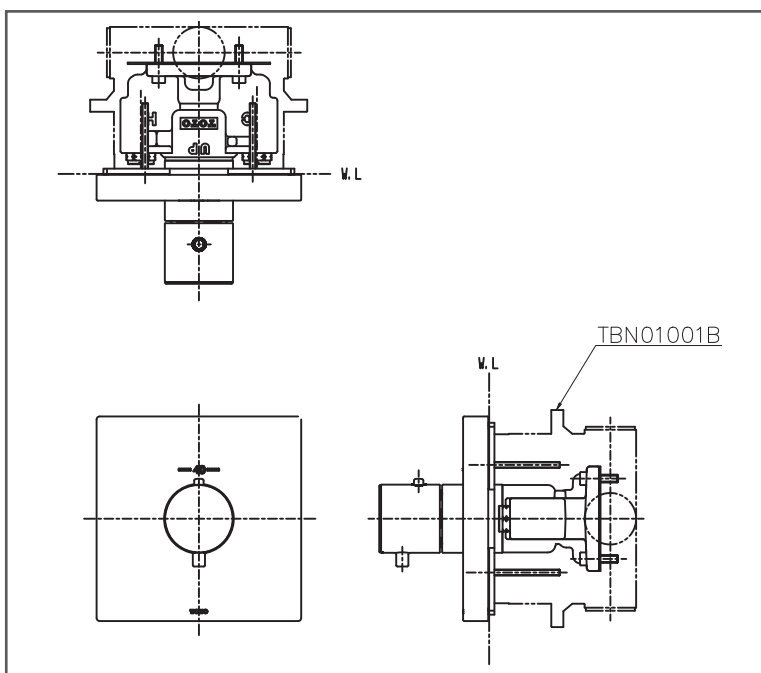

TOTO Shower Fittings

Thermostat Controller

TBV02402B#PFG/TBN01001B

FEATURES

- Good Design with compact and thin plate

SPECIFICATIONS

- Size : 135W x 85D x 135H mm
- Finish : Polished French Gold
- Water Pressure : 0.25 Mpa ~ 0.75 Mpa

PARTS DESCRIPTION

- TBV02402B#PFG : Thermostat Controller for switch type (Square)
- TBN01001B : Concealed Box

TBV02402B#PFG/TBN01001B

Please consult, TOTO representative for more details.

All rights reserved by TOTO including but not limited to Improve & Change of Product Design, Specs or Availability at any time without prior notice