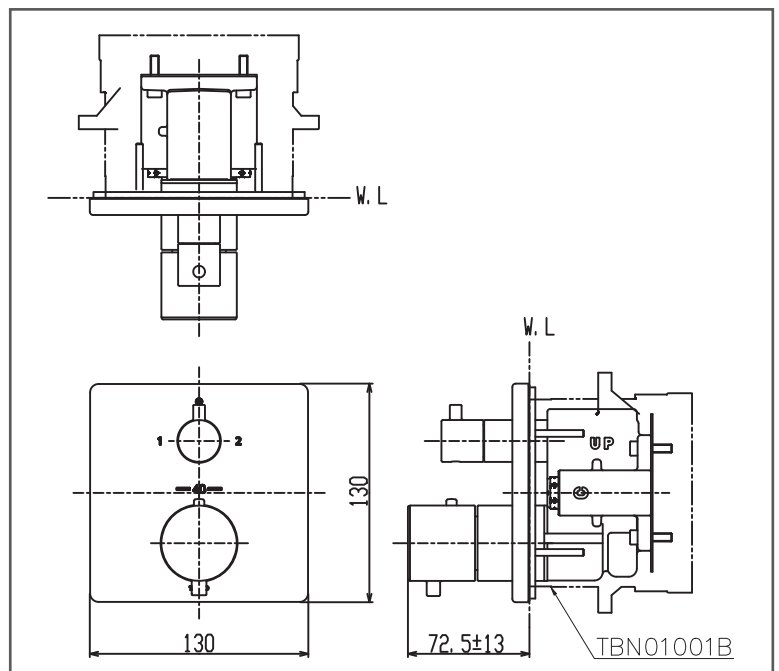

TOTO Shower Fittings

Thermostat Controller

TBV02404BA#MBL/TBN01001B

FEATURES

- Good Design with compact and thin plate
- SMA Thermostat valve with heat insulation

SPECIFICATIONS

- Size : 130W x 85D x 130H mm
- Finish : Matte Black
- Water Pressure : 0.1~1.0 MPa

PARTS DESCRIPTION

- TBV02404BA#MBL : Thermostat Controller with Diverter (Square)
- TBN01001B : Concealed Box

TBV02404BA#MBL/TBN01001B

Please consult, TOTO representative for more details.

All rights reserved by TOTO including but not limited to Improve & Change of Product Design, Specs or Availability at any time without prior notice