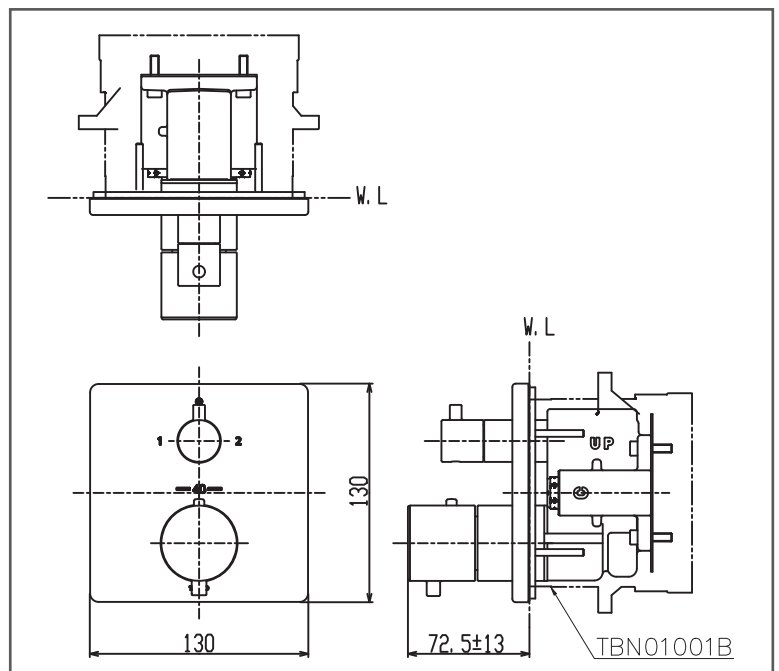

TOTO Shower Fittings

Thermostat Controller

TBV02404B#BFG/TBN01001B

FEATURES

- Good Design with compact and thin plate
- SMA Thermostat valve with heat insulation

SPECIFICATIONS

- Size : 130W x 85D x 130H mm
- Finish : Brushed French Gold
- Water Pressure : 0.1~1.0 MPa

PARTS DESCRIPTION

- TBV02404B#BFG : Thermostat Controller with Diverter (Square)
- TBN01001B : Concealed Box

TBV02404B#BFG/TBN01001B

Please consult, TOTO representative for more details.

All rights reserved by TOTO including but not limited to Improve & Change of Product Design, Specs or Availability at any time without prior notice