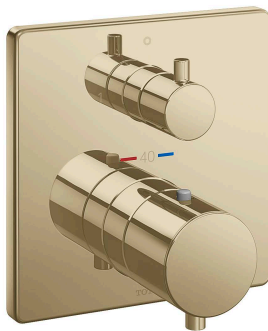

TOTO Shower Fittings

Thermostat Controller

TBV02404B#BFG/TBN01001B

FEATURES

- Good Design with compact and thin plate
- SMA Thermostat valve with heat insulation

SPECIFICATIONS

- Size : 130W x 85D x 130H mm
- Finish : Brushed French Gold
- Water Pressure : 0.1~1.0 MPa

PARTS DESCRIPTION

- TBV02404B#BFG : Thermostat Controller with Diverter (Square)
- TBN01001B : Concealed Box

TBV02404B#BFG/TBN01001B

Please consult, TOTO representative for more details.

All rights reserved by TOTO including but not limited to Improve & Change of Product Design, Specs or Availability at any time without prior notice