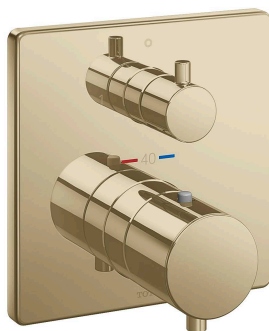

TOTO Shower Fittings

Thermostat Controller

TBV02404B#PFG/TBN01001B

FEATURES

- Good Design with compact and thin plate
- SMA Thermostat valve with heat insulation

SPECIFICATIONS

- Size : 130W x 85D x 130H mm
- Finish : Polished French Gold
- Water Pressure : 0.1~1.0 MPa

PARTS DESCRIPTION

- TBV02404B#PFG : Thermostat Controller with Diverter (Square)
- TBN01001B : Concealed Box

TBV02404B#PFG/TBN01001B

Please consult, TOTO representative for more details.

All rights reserved by TOTO including but not limited to Improve & Change of Product Design, Specs or Availability at any time without prior notice