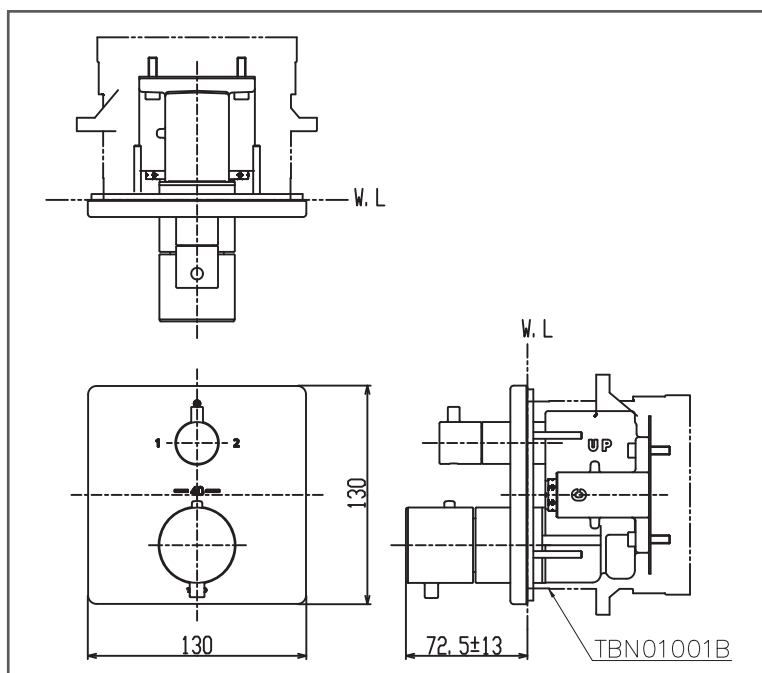

TOTO Shower Fittings

Thermostat Controller

TBV02404B#PFG/TBN01001B

FEATURES

- Good Design with compact and thin plate
- SMA Thermostat valve with heat insulation

SPECIFICATIONS

- Size : 130W x 85D x 130H mm
- Finish : Polished French Gold
- Water Pressure : 0.1~1.0 MPa

PARTS DESCRIPTION

- TBV02404B#PFG : Thermostat Controller with Diverter (Square)
- TBN01001B : Concealed Box

TBV02404B#PFG/TBN01001B

Please consult, TOTO representative for more details.

All rights reserved by TOTO including but not limited to Improve & Change of Product Design, Specs or Availability at any time without prior notice