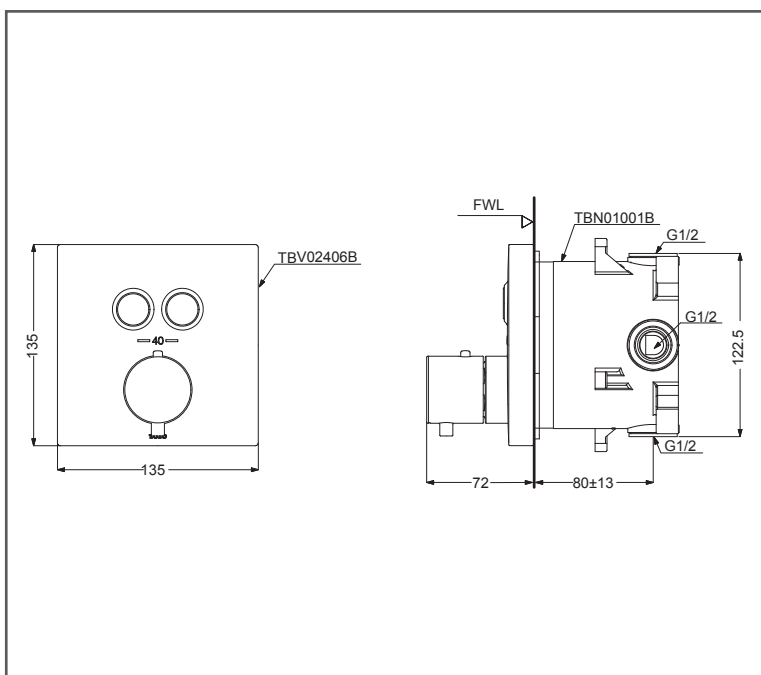

TOTO Shower Fittings

Thermostat Controller

TBV02406BA#MBL/TBN01001B

FEATURES

- Easy control with touch type button
- SMA Thermostat valve with heat insulation

SPECIFICATIONS

- Size : 135W x 72D x 135H mm
- Finish : Matte Black
- Plate Material : ABS Plastic

PARTS DESCRIPTION

- TBV02406BA#MBL : Thermostat Controller with Diverter (Touch Type) (Square)
- TBN01001B : Concealed Box

TBV02406BA#MBL/TBN01001B

Please consult, TOTO representative for more details.

All rights reserved by TOTO including but not limited to Improve & Change of Product Design, Specs or Availability at any time without prior notice