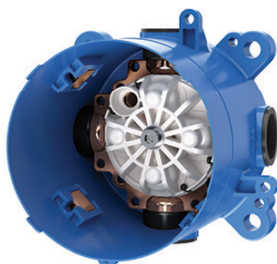

TOTO Shower Fittings

Thermostat Controller

TBV02406BA#MBL/TBN01001B

FEATURES

- Easy control with touch type button
- SMA Thermostat valve with heat insulation

SPECIFICATIONS

- Size : 135W x 72D x 135H mm
- Finish : Matte Black
- Plate Material : ABS Plastic

PARTS DESCRIPTION

- TBV02406BA#MBL : Thermostat Controller with Diverter (Touch Type) (Square)
- TBN01001B : Concealed Box

TBV02406BA#MBL/TBN01001B

Please consult, TOTO representative for more details.

All rights reserved by TOTO including but not limited to Improve & Change of Product Design, Specs or Availability at any time without prior notice