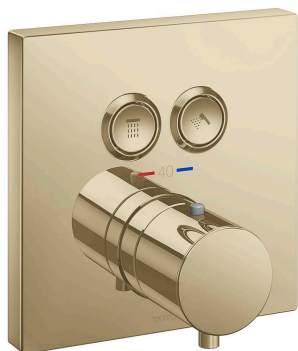

TOTO Shower Fittings

Thermostat Controller

TBV02406B#BFG/TBN01001B

FEATURES

- Easy control with touch type button
- SMA Thermostat valve with heat insulation

SPECIFICATIONS

- Size : 135W x 72D x 135H mm
- Finish : Brushed French Gold
- Plate Material : ABS Plastic

PARTS DESCRIPTION

- TBV02406B#BFG : Thermostat Controller with Diverter (Touch Type) (Square)
- TBN01001B : Concealed Box

TBV02406B#BFG/TBN01001B

Please consult, TOTO representative for more details.

All rights reserved by TOTO including but not limited to Improve & Change of Product Design, Specs or Availability at any time without prior notice