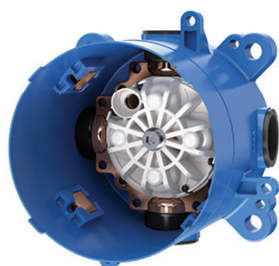

TOTO Shower Fittings

Thermostat Controller

TBV02406B#BFG/TBN01001B

FEATURES

- Easy control with touch type button
- SMA Thermostat valve with heat insulation

SPECIFICATIONS

- Size : 135W x 72D x 135H mm
- Finish : Brushed French Gold
- Plate Material : ABS Plastic

PARTS DESCRIPTION

- TBV02406B#BFG : Thermostat Controller with Diverter (Touch Type) (Square)
- TBN01001B : Concealed Box

TBV02406B#BFG/TBN01001B

Please consult, TOTO representative for more details.

All rights reserved by TOTO including but not limited to Improve & Change of Product Design, Specs or Availability at any time without prior notice