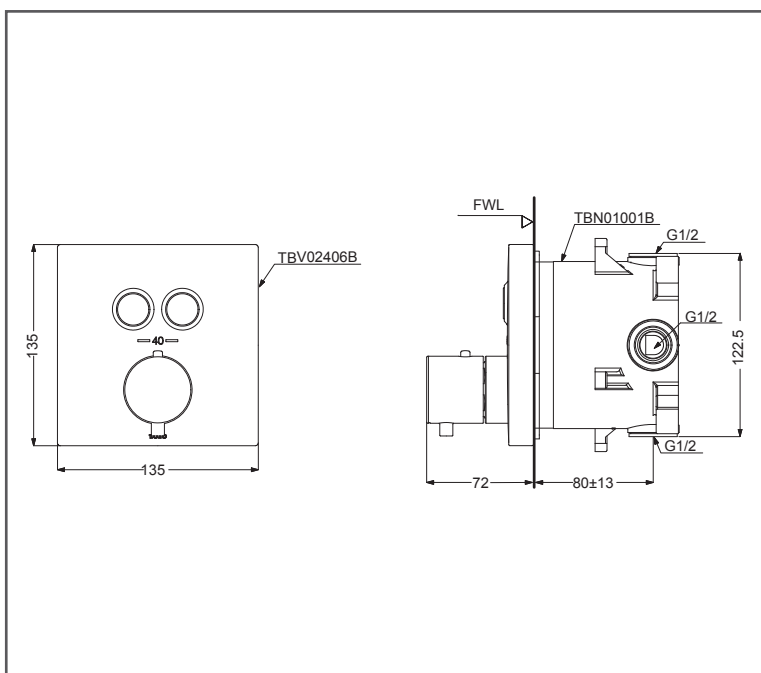

TOTO Shower Fittings

Thermostat Controller

TBV02406B#BFG/TBN01001B

FEATURES

- Easy control with touch type button
- SMA Thermostat valve with heat insulation

SPECIFICATIONS

- Size : 135W x 72D x 135H mm
- Finish : Brushed French Gold
- Plate Material : ABS Plastic

PARTS DESCRIPTION

- TBV02406B#BFG : Thermostat Controller with Diverter (Touch Type) (Square)
- TBN01001B : Concealed Box

TBV02406B#BFG/TBN01001B

Please consult, TOTO representative for more details.

All rights reserved by TOTO including but not limited to Improve & Change of Product Design, Specs or Availability at any time without prior notice