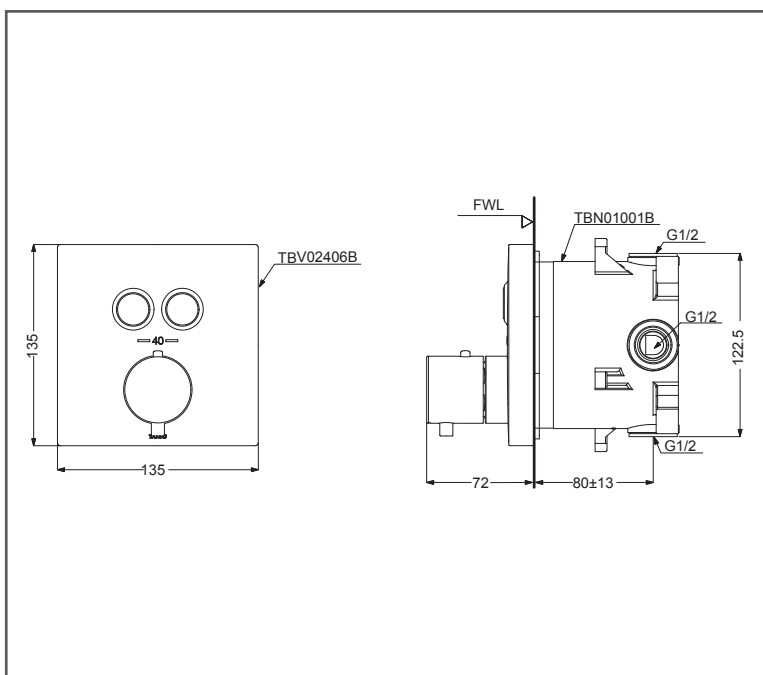

TOTO Shower Fittings

Thermostat Controller

TBV02406B#PFG/TBN01001B

FEATURES

- Easy control with touch type button
- SMA Thermostat valve with heat insulation

SPECIFICATIONS

- Size : 135W x 72D x 135H mm
- Finish : Polished French Gold
- Plate Material : ABS Plastic

PARTS DESCRIPTION

- TBV02406B#PFG : Thermostat Controller with Diverter (Touch Type) (Square)
- TBN01001B : Concealed Box

TBV02406B#PFG/TBN01001B

Please consult, TOTO representative for more details.

All rights reserved by TOTO including but not limited to Improve & Change of Product Design, Specs or Availability at any time without prior notice