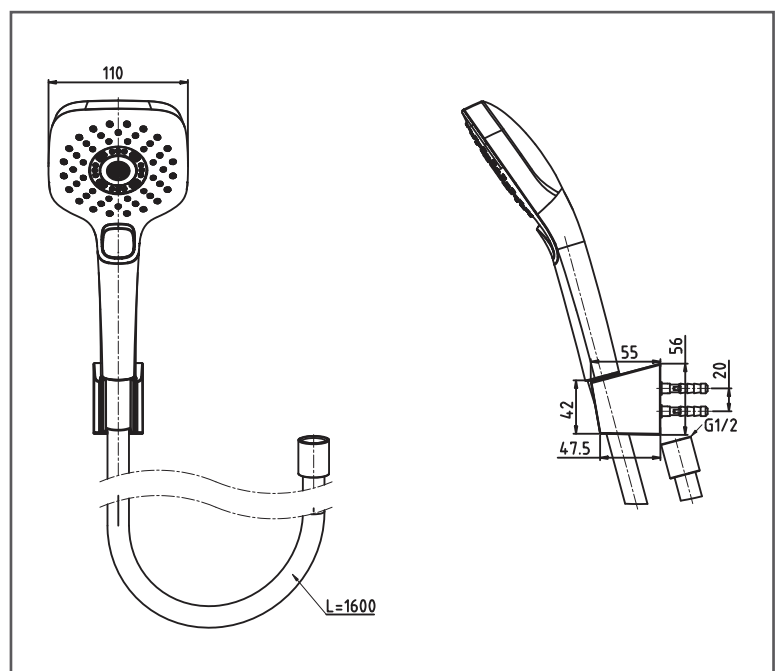

# TOTO Shower

3 Mode Hand Shower  
(W/Flexible Hose & Hanger)

**TBW02006A#BFG**

## FEATURES

- 3 mode function, Square shape hand shower  
(Warm Pillar, Comfort Wave, Active Wave)
- Comfortable use with anti-rotation mechanism

## SPECIFICATIONS

- Finish : Brushed French Gold
- Material : ABS Plastic (Shower)
- Dimension : 110mm
- Shape : Square
- Size : 110W x 107D x 222H mm

## PARTS DESCRIPTION

- TBW02006A#BFG : Hand Shower  
(3 mode with hanger and hose)

TBW02006A#BFG

Please consult, TOTO representative for more details.

All rights reserved by TOTO including but not limited to Improve & Change of Product Design, Specs or Availability at any time without prior notice