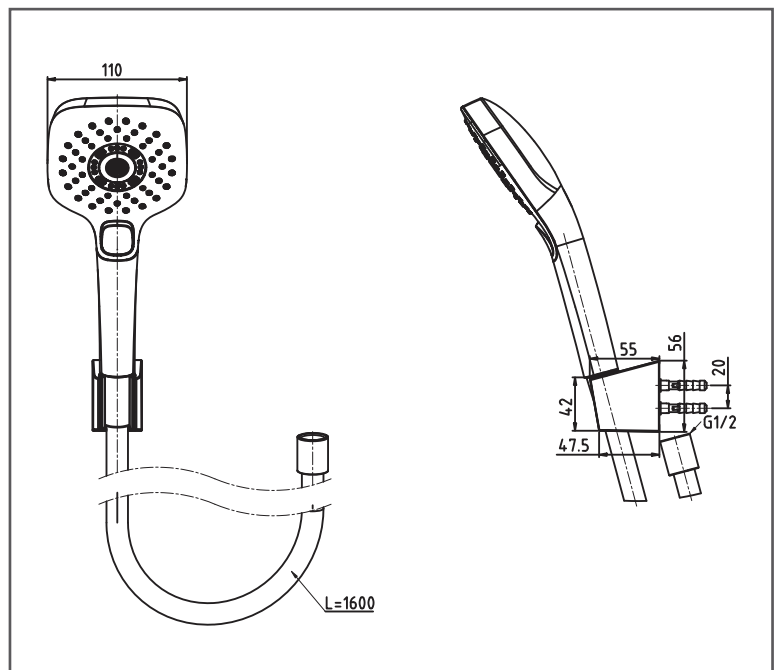

TOTO Shower

3 Mode Hand Shower
(W/Flexible Hose & Hanger)

TBW02006A#MBL

FEATURES

- 3 mode function, Square shape hand shower
  (Warm Pillar, Comfort Wave, Active Wave)
- Comfortable use with anti-rotation mechanism

SPECIFICATIONS

- Finish : Matte Black
- Material : ABS Plastic (Shower)
- Dimension : 110mm
- Shape : Square
- Size : 110W x 107D x 222H mm

PARTS DESCRIPTION

- TBW02006A#MBL : Hand Shower
  (3 mode with hanger and hose)

TBW02006A#MBL

Please consult, TOTO representative for more details.

All rights reserved by TOTO including but not limited to Improve & Change of Product Design, Specs or Availability at any time without prior notice