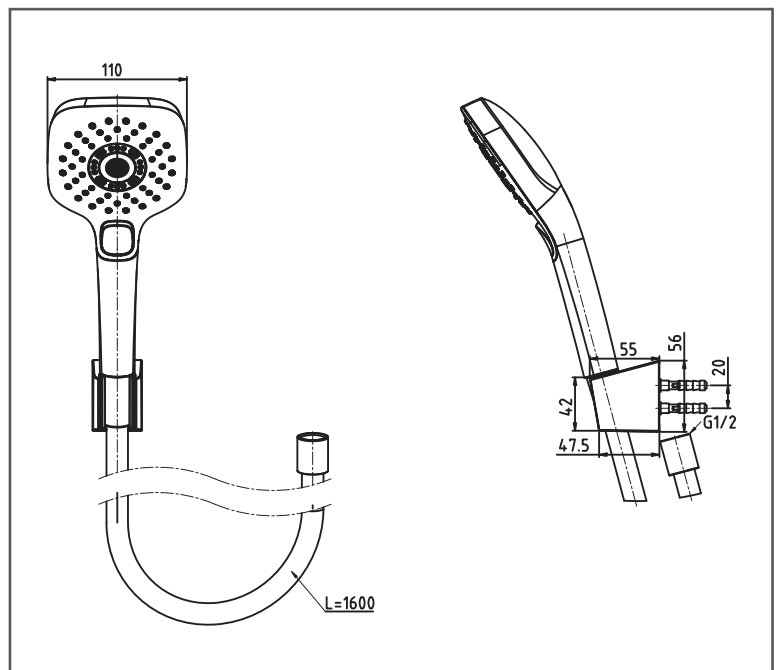

TOTO Shower

3 Mode Hand Shower
(W/Flexible Hose & Hanger)

TBW02006A#PFG

FEATURES

- 3 mode function, Square shape hand shower
  (Warm Pillar, Comfort Wave, Active Wave)
- Comfortable use with anti-rotation mechanism

SPECIFICATIONS

- Finish : Polished French Gold
- Material : ABS Plastic (Shower)
- Dimension : 110mm
- Shape : Square
- Size : 110W x 107D x 222H mm

PARTS DESCRIPTION

- TBW02006A#PFG : Hand Shower
  (3 mode with hanger and hose)

TBW02006A#PFG

Please consult, TOTO representative for more details.

All rights reserved by TOTO including but not limited to Improve & Change of Product Design, Specs or Availability at any time without prior notice