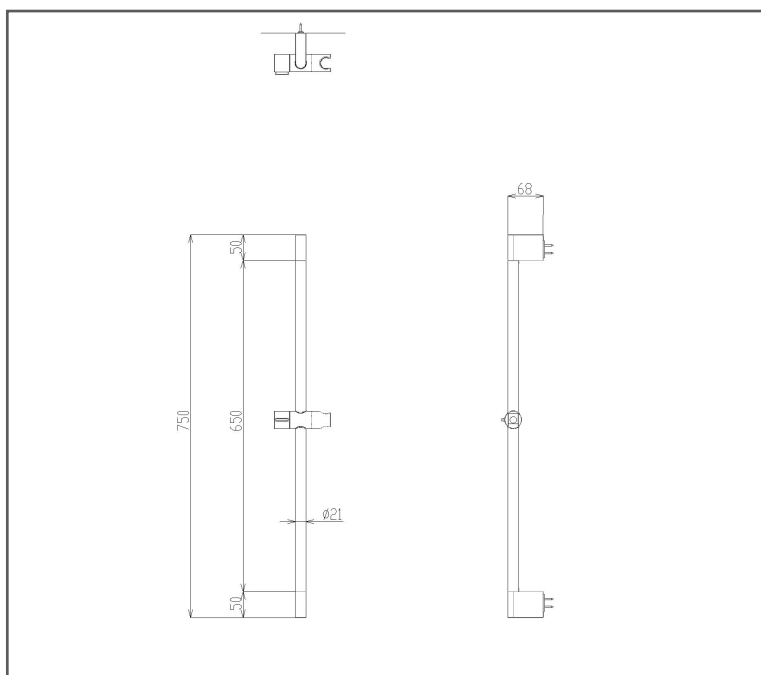

TOTO

SHOWER FITTINGS

Slide Bar

TBW07019A#BFG

FEATURES

- Clean lined styling
- Durable finishes
- Easily adjustable
- Decorative Slide Bar

SPECIFICATIONS

- Finish : Brushed French Gold
- Size : 750 mm

PARTS DESCRIPTION

- TBW07019A#BFG : Slide Bar

TBW07019A#BFG

Please consult, TOTO representative for more details.

All rights reserved by TOTO including but not limited to Improve & Change of Product Design, Specs or Availability at any time without prior notice