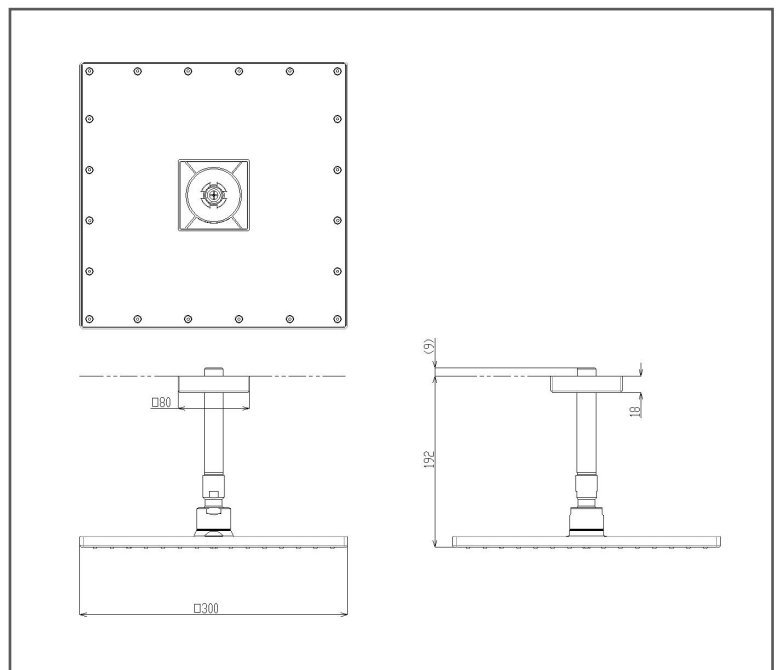

PARTS DESCRIPTION

- TBW08003A1#BFG : Over Head Shower (1 mode function with Square shape over head shower Comfort wave)

TBW08003A1#BFG