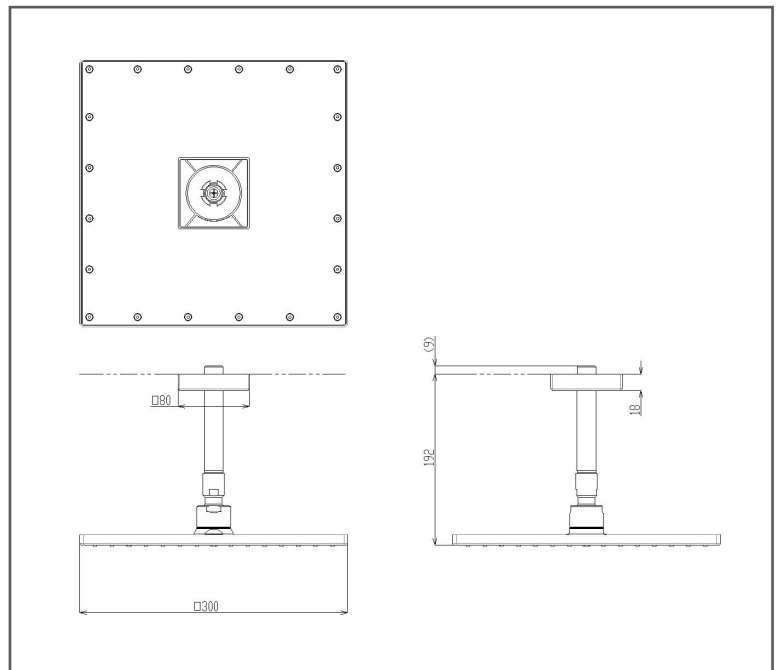

TOTO

G SELECTION SHOWER FITTINGS

1 Mode Fixed Shower Head (Ceiling Type)

TBW08003A1#MBL

FEATURES

- 1 mode function with Square shape over head shower (Comfort Wave)
- Safety with anti-drop mechanism

SPECIFICATIONS

- Finish : Matte Black
- Water Pressure : 0.25 Mpa ~ 0.75 Mpa
- Dimension : 300mm X 300mm
- Shape : Square

PARTS DESCRIPTION

- TBW08003A1#MBL : Over Head Shower (1 mode function with Square shape over head shower Comfort wave)

TBW08003A1#MBL

Water Discharge Flow Rate Chart