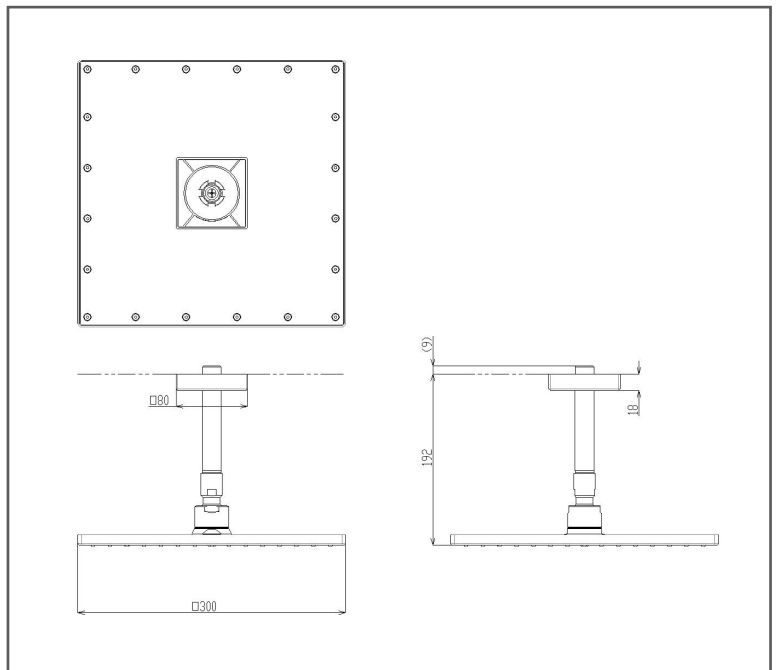

PARTS DESCRIPTION

- TBW08003A1#PFG : Over Head Shower (1 mode function with Square shape over head shower Comfort wave)

TBW08003A1#PFG