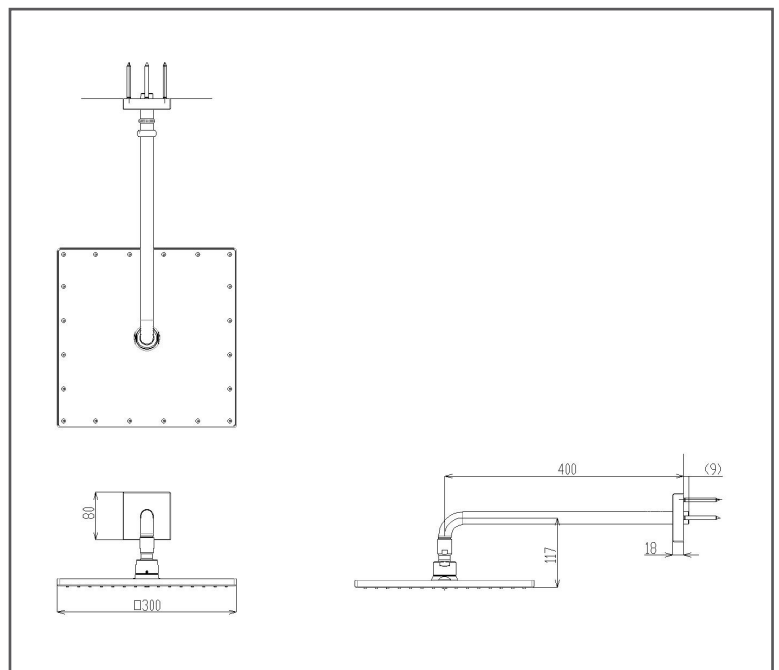

PARTS DESCRIPTION

- TBW08003A#PFG : Over Head Shower (1 mode function with Square shape over head shower Comfort wave)

TBW08003A#PFG