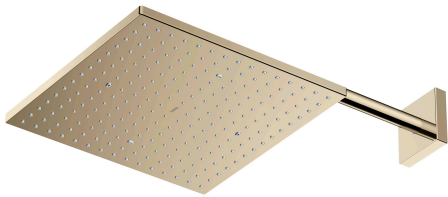

TOTO

G SELECTION SHOWER FITTINGS

1 Mode Fixed Shower Head (Wall Type)

TBW08003A#PFG

FEATURES

- 1 mode function with Square shape over head shower (Comfort Wave)
- Safety with anti-drop mechanism

SPECIFICATIONS

- Finish : Polished French Gold
- Water Pressure : 0.25 Mpa ~ 0.75 Mpa
- Dimension : 300mm X 300mm
- Shape : Square

PARTS DESCRIPTION

- TBW08003A#PFG : Over Head Shower (1 mode function with Square shape over head shower Comfort wave)