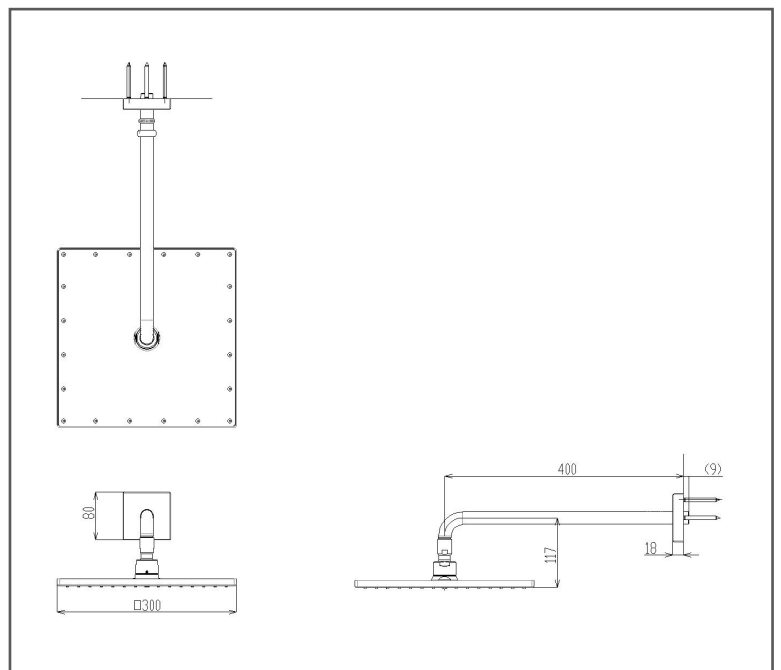

PARTS DESCRIPTION

- TBW08003A#BFG : Over Head Shower (1 mode function with Square shape over head shower Comfort wave)

TBW08003A#BFG