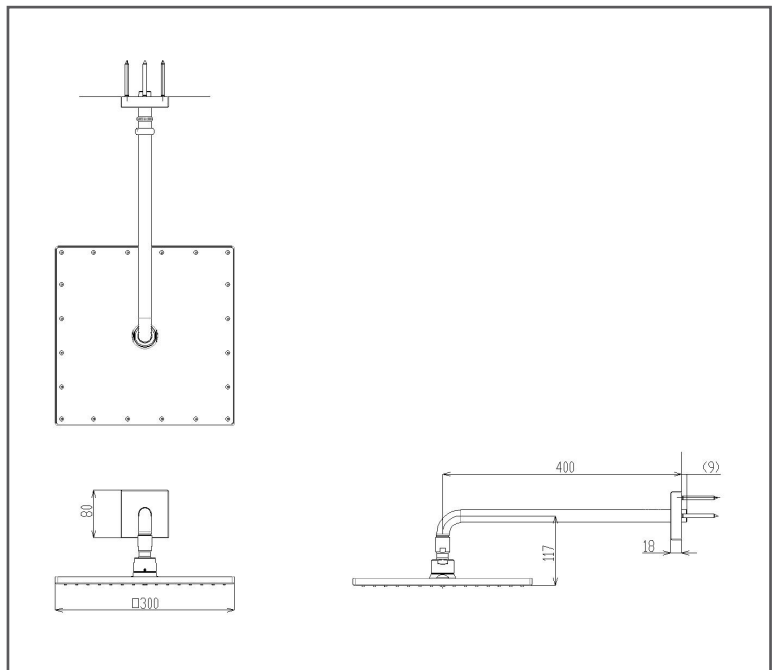

TOTO

G SELECTION SHOWER FITTINGS

1 Mode Fixed Shower Head (Wall Type)

TBW08003A#MBL

FEATURES

- 1 mode function with Square shape over head shower (Comfort Wave)
- Safety with anti-drop mechanism

SPECIFICATIONS

- Finish : Matte Black
- Water Pressure : 0.25 Mpa ~ 0.75 Mpa
- Dimension : 300mm X 300mm
- Shape : Square

PARTS DESCRIPTION

- TBW08003A#MBL : Over Head Shower (1 mode function with Square shape over head shower Comfort wave)

TBW08003A#MBL

Water Discharge Flow Rate Chart