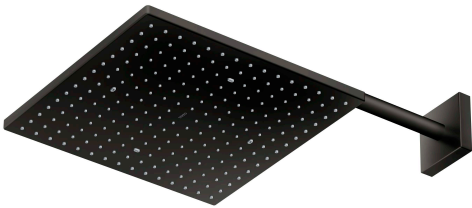

TOTO

G SELECTION SHOWER FITTINGS

1 Mode Fixed Shower Head (Wall Type)

TBW08003A#MBL

FEATURES

- 1 mode function with Square shape over head shower (Comfort Wave)
- Safety with anti-drop mechanism

SPECIFICATIONS

- Finish : Matte Black
- Water Pressure : 0.25 Mpa ~ 0.75 Mpa
- Dimension : 300mm X 300mm
- Shape : Square

PARTS DESCRIPTION

- TBW08003A#MBL : Over Head Shower (1 mode function with Square shape over head shower Comfort wave)