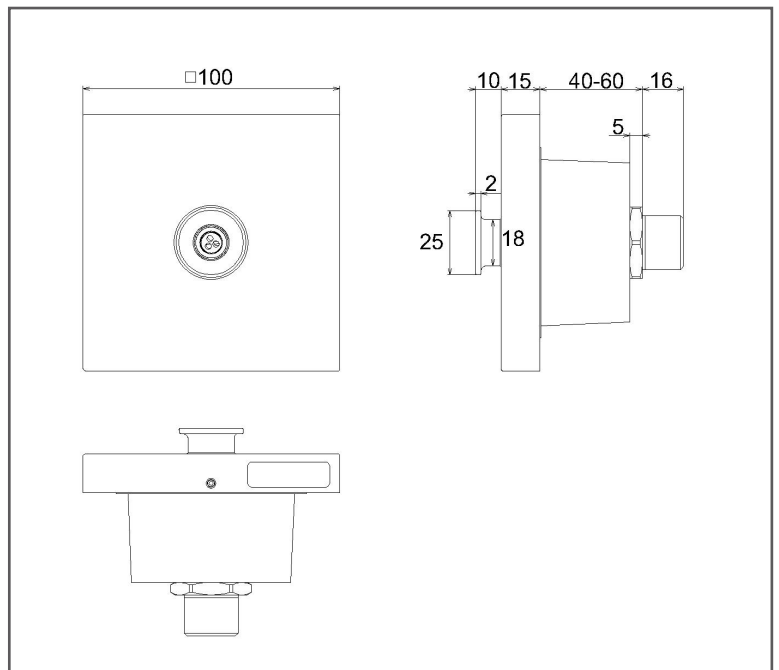

TOTO

SHOWER FITTINGS

Gyrostream Body Shower

TBW08008A#BFG

FEATURES

- Sleek and Stylish Design
- GYROSTREAM (body shower) : Water flows through nozzles that rotate and pulsate, massage the body and stimulate blood circulation, refreshing the whole body.

SPECIFICATIONS

- Finish : Brush French Gold
- Size : 100W x 25D x 100H mm
- Water Pressure : 0.25 Mpa ~ 0.75 Mpa

PARTS DESCRIPTION

- TBW08008A#BFG : Gyrostream Body Shower

TBW08008A#BFG

Please consult, TOTO representative for more details.

All rights reserved by TOTO including but not limited to Improve & Change of Product Design, Specs or Availability at any time without prior notice

Water Discharge Flow Rate Chart