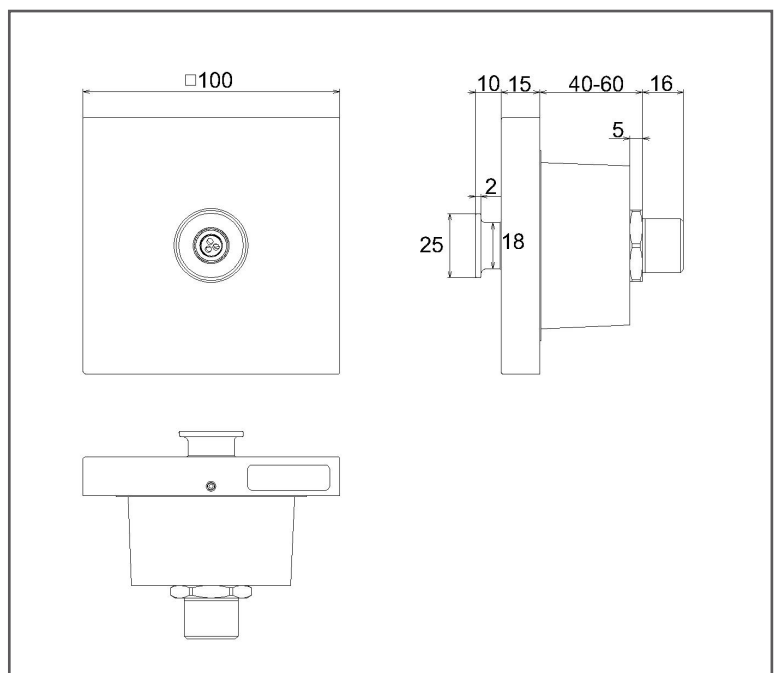

## SHOWER FITTINGS

Gyrostream Body Shower

**TBW08008A#MBL**

## SPECIFICATIONS

- Finish : Matte Black
- Size : 100W x 25D x 100H mm
- Water Pressure : 0.25 Mpa ~ 0.75 Mpa

## PARTS DESCRIPTION

- TBW08008A#MBL : Gyrostream Body Shower

TBW08008A#MBL

Please consult, TOTO representative for more details.

All rights reserved by TOTO including but not limited to Improve & Change of Product Design, Specs or Availability at any time without prior notice