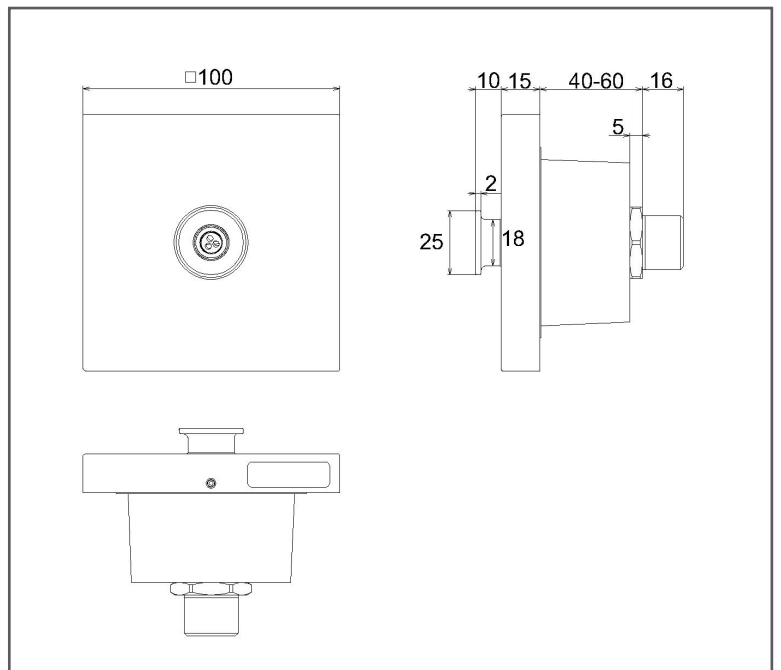

TOTO

SHOWER FITTINGS

Gyrostream Body Shower

TBW08008A#PFG

FEATURES

- Sleek and Stylish Design
- GYROSTREAM (body shower) : Water flows through nozzles that rotate and pulsate, massage the body and stimulate blood circulation, refreshing the whole body.

SPECIFICATIONS

- Finish : Matte Black
- Size : 100W x 25D x 100H mm
- Water Pressure : 0.25 Mpa ~ 0.75 Mpa

PARTS DESCRIPTION

- TBW08008A#PFG : Gyrostream Body Shower

TBW08008A#PFG

Please consult, TOTO representative for more details.

All rights reserved by TOTO including but not limited to Improve & Change of Product Design, Specs or Availability at any time without prior notice

Water Discharge Flow Rate Chart