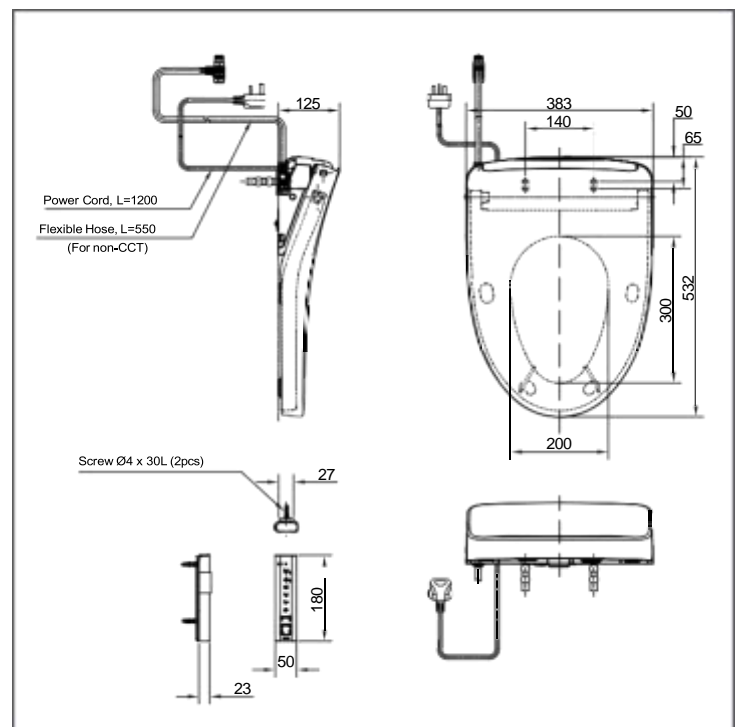

SPECIFICATIONS

- Size : 383W x 532D x 125H mm
- Material : PP
- Shape : Elongated
- Water Pressure : 0.25 MPa <dynamic> - 0.75 MPa <static> *
- Power Rating : 220~230V**, 50/60Hz , 830~839W

* Recommended for Auto Water Pressure Pump 2.5 Bar (0.25 MPa).

PARTS DESCRIPTION

- TCF4911Z#NW1 : WASHLET S7

COLOURS

White (NW1)

TCF4911Z#NW1

Please consult, TOTO representative for more details.

All rights reserved by TOTO including but not limited to Improve & Change of Product Design, Specs or Availability at any time without prior notice