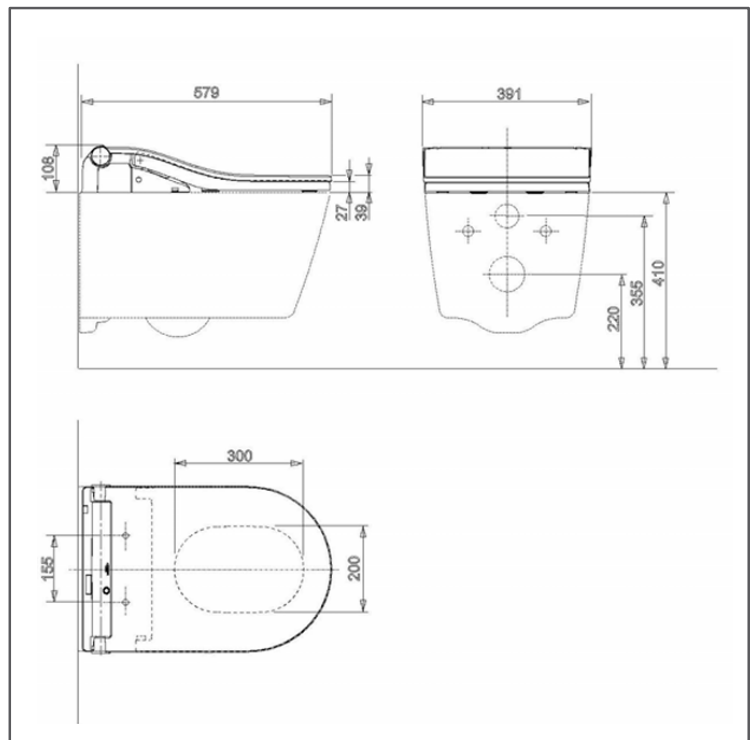

SPECIFICATIONS

- Size : 391W x 579D x 108H mm
- Material : Urea Resin
- Shape : D Shape
- Water Pressure : 0.05 MPa <dynamic> - 0.75 MPa <static> *
- Power Rating : 220~230V**, 50/60Hz , 826~837W

* Recommended for Auto Water Pressure Pump 2.5 Bar (0.25 MPa).
* Recommended for Voltage Stabilizer 1.0 KVA to avoid Power supply voltage Fluctuation.

PARTS DESCRIPTION

- TCF802C2Z#NW1 : WASHLET RW

MATCHING TOILET

CW542MUNW1

COLOURS

White (#W)

TCF802C2Z#NW1

Please consult, TOTO representative for more details.