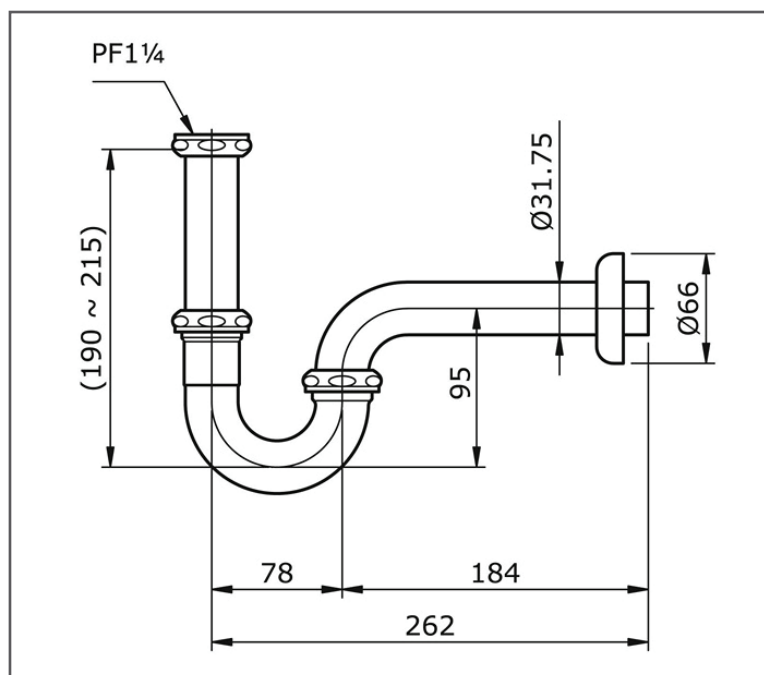

## FEATURES

- P-Trap for washbasin (for pop-up waste Washbasin faucet).

## SPECIFICATIONS

- Size : 262W X 190D mm
- Finish : Brushed French Gold

## PARTS DESCRIPTION

- THX1A-5N#BFG : P-Trap for Lavatory

THX1A-5N#BFG

Please consult, TOTO representative for more details.

All rights reserved by TOTO including but not limited to Improve & Change of Product Design, Specs or Availability at any time without prior notice