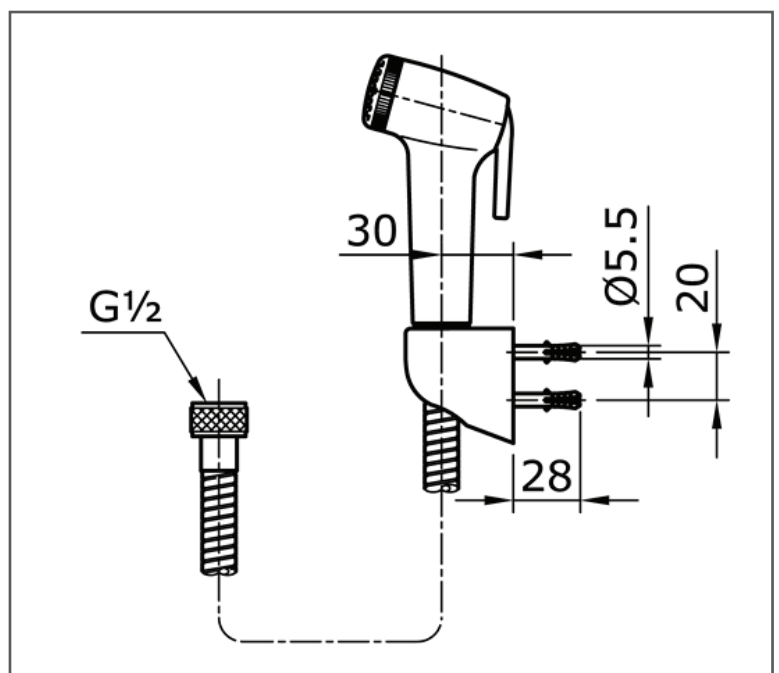

## SPECIFICATIONS

- Size : 125W X 125D X 110H mm
- Water Pressure : 0.25MPa~0.75MPa
- Flow rate : 4.0Lpm
- Finish : Brushed French Gold

## PARTS DESCRIPTION

- THX20MCR#BFG : Shower spray

THX20MCR#BFG

Please consult, TOTO representative for more details.

All rights reserved by TOTO including but not limited to Improve & Change of Product Design, Specs or Availability at any time without prior notice