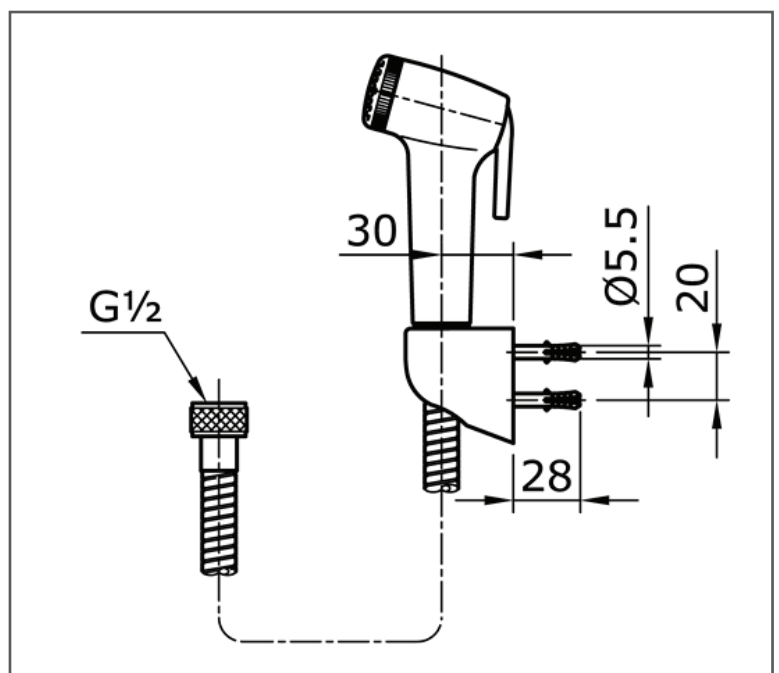

TOTO Accessories

Shower Spray

THX20MCR#PFG

FEATURES

- Modern, Elegant Styling
- Durable finishes
- Flexible for usage

SPECIFICATIONS

- Size : 125W X 125D X 110H mm
- Water Pressure : 0.25MPa~0.75MPa
- Flow rate : 4.0Lpm
- Finish : Polished French Gold

PARTS DESCRIPTION

- THX20MCR#PFG : Shower spray

THX20MCR#PFG

Please consult, TOTO representative for more details.

All rights reserved by TOTO including but not limited to Improve & Change of Product Design, Specs or Availability at any time without prior notice