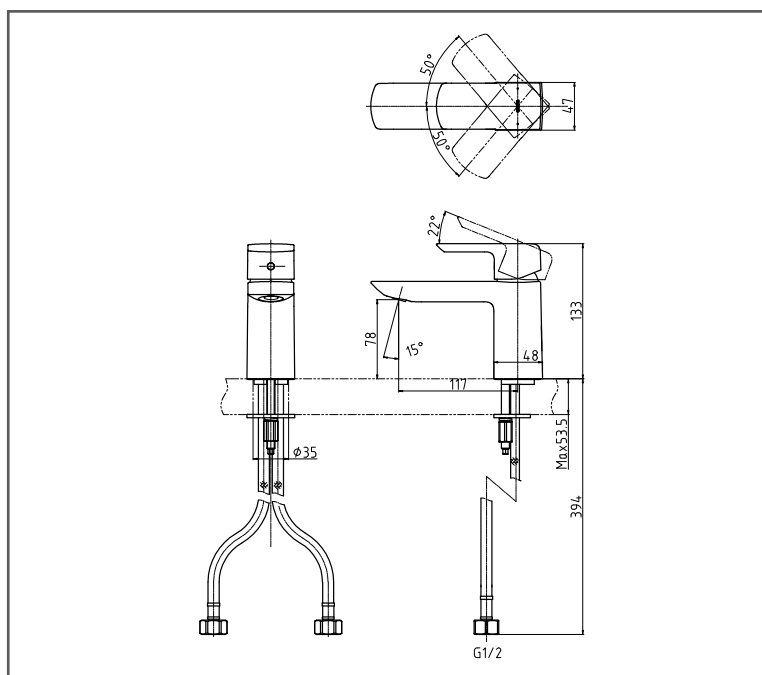

PARTS DESCRIPTION

- TLG02303B#BFG : Single Lever Washbasin Faucet (w/ pop-up waste)

TLG02303B#BFG