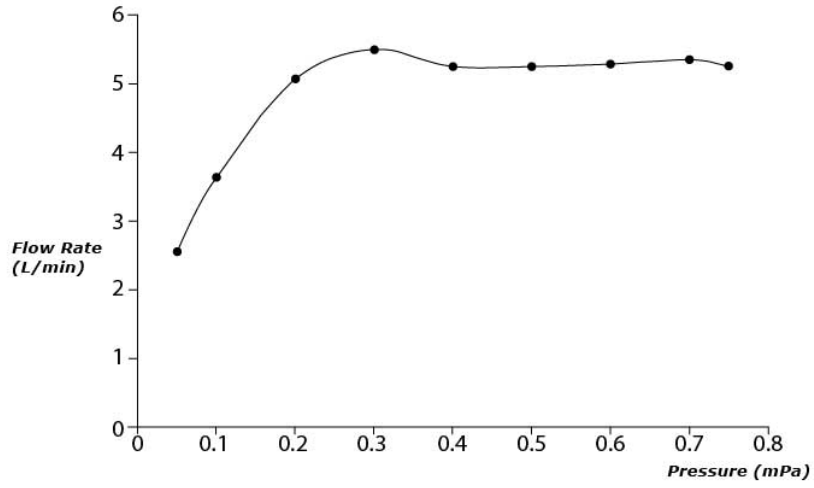

Flow Rate

TLG02303B

Please consult, TOTO representative for more details.

All rights reserved by TOTO including but not limited to Improve & Change of Product Design, Specs or Availability at any time without prior notice