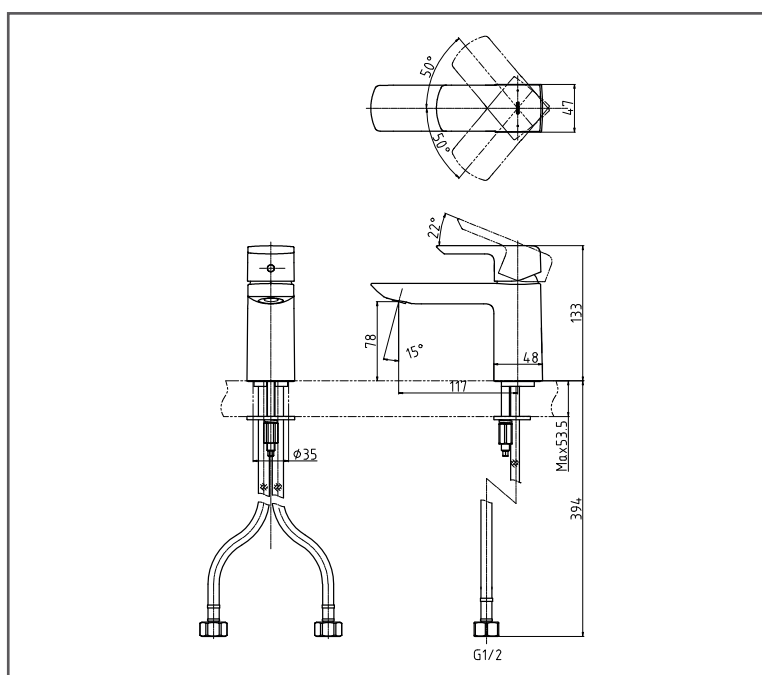

PARTS DESCRIPTION

- TLG02303B#MBL : Single Lever Washbasin Faucet (w/ pop-up waste)

TLG02303B#MBL