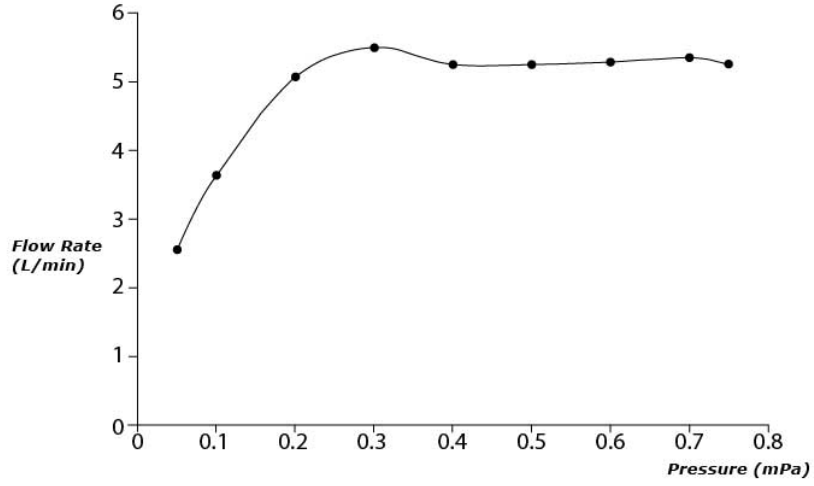

Flow Rate

TLG02303B

Please consult, TOTO representative for more details.

All rights reserved by TOTO including but not limited to Improve & Change of Product Design, Specs or Availability at any time without prior notice