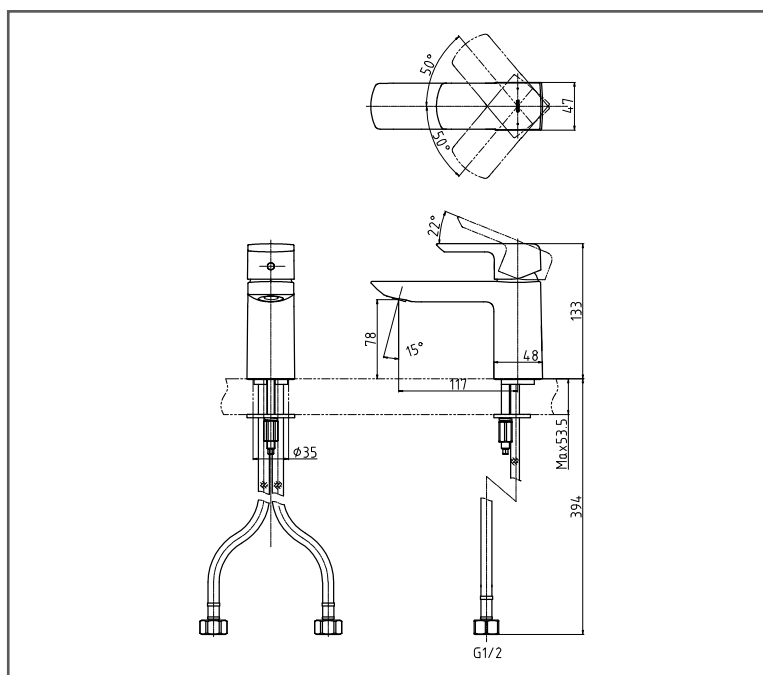

PARTS DESCRIPTION

- TLG02303B#PFG : Single Lever Washbasin Faucet (w/ pop-up waste)

TLG02303B#PFG