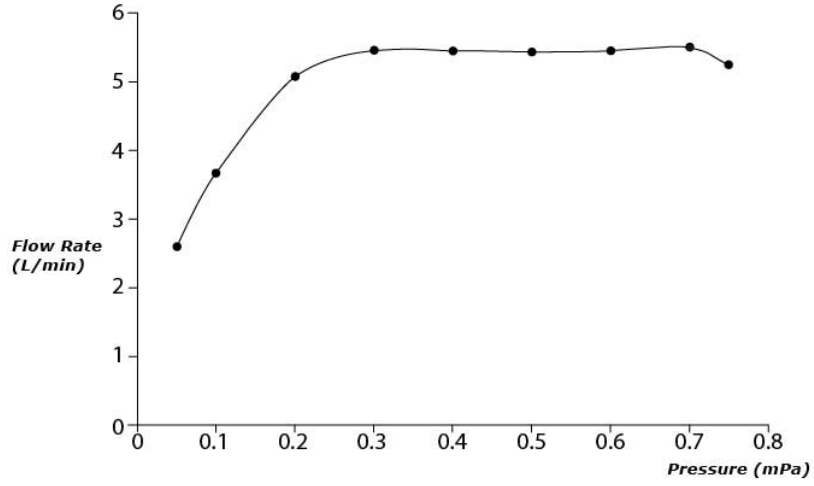

Flow Rate

TLG02308B

Please consult, TOTO representative for more details.

All rights reserved by TOTO including but not limited to Improve & Change of Product Design, Specs or Availability at any time without prior notice