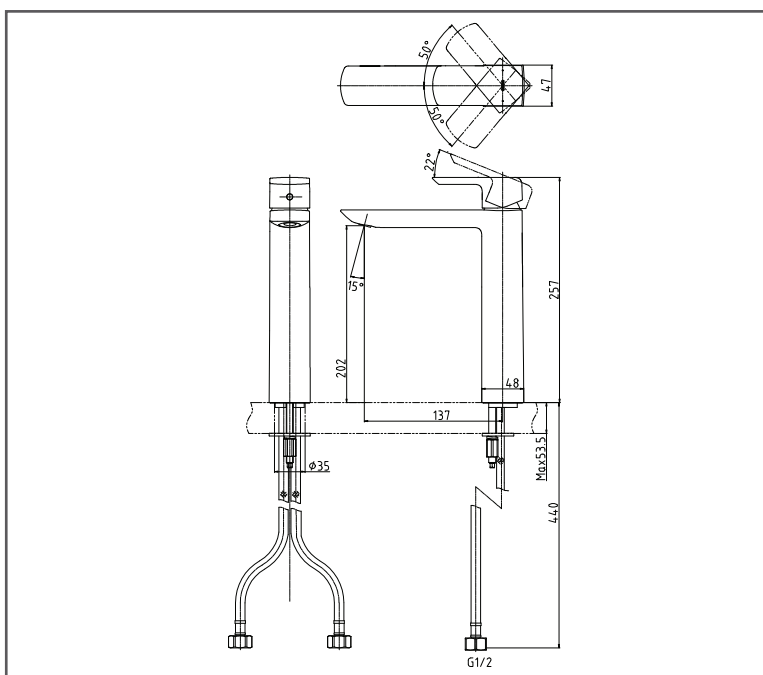

# TOTO GR Series

Single Lever Washbasin Faucet

**TLG02308B#BFG**

## SPECIFICATIONS

- Size : 45W x 157D x 257H mm
- Material : Brass
- Water Pressure : 0.25Mpa ~ 0.75Mpa
- Finish : Brushed French Gold

## PARTS DESCRIPTION

- TLG02308B#BFG : Single Lever Washbasin Faucet (Tall Vessel) (w/o pop-up waste)

TLG02308B#BFG

Please consult, TOTO representative for more details.

All rights reserved by TOTO including but not limited to Improve & Change of Product Design, Specs or Availability at any time without prior notice