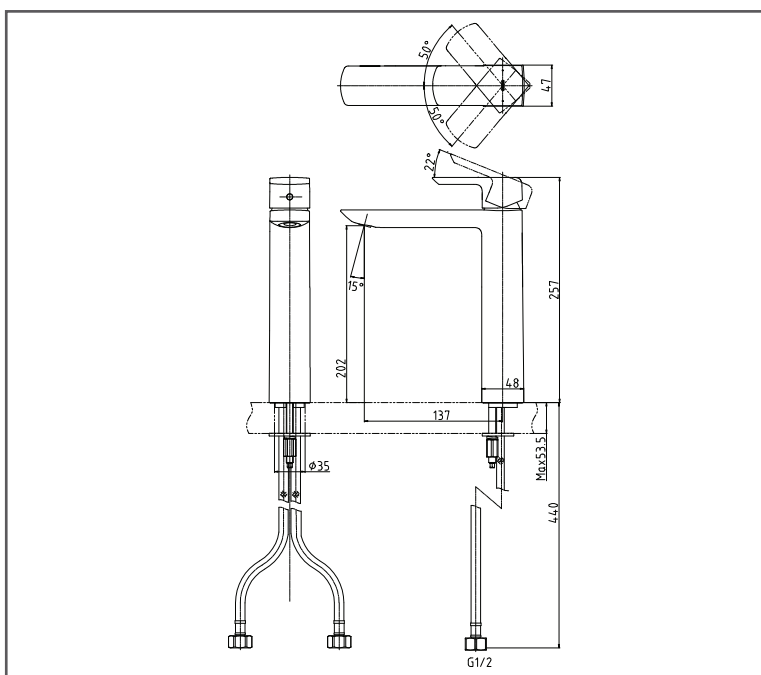

PARTS DESCRIPTION

- TLG02308B#PFG : Single Lever Washbasin Faucet (Tall Vessel) (w/o pop-up waste)

TLG02308B#PFG