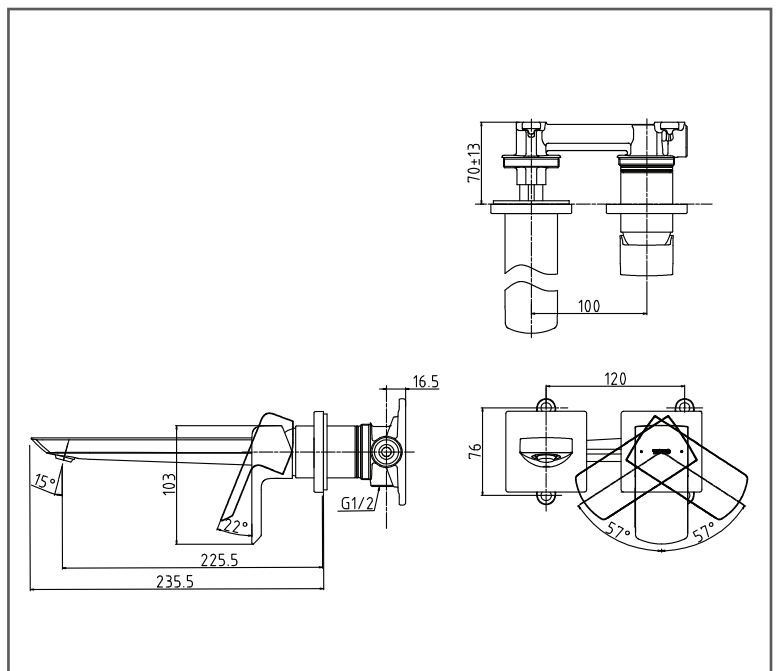

# TOTO GR Series

Wall-Mounted  
Single Lever Lavatory Faucet

**TLG02311BB#BFG**

## SPECIFICATIONS

- Size : 170W x 236D x 115H mm
- Material : Brass
- Water Pressure : 0.25Mpa ~ 0.75Mpa
- Finish : Brushed French Gold

## PARTS DESCRIPTION

- TLG02311BB#BFG : Wall-Mounted Single Lever Lavatory Faucet (Long Spout) w/o waste fitting

TLG02311BB#BFG

Please consult, TOTO representative for more details.

All rights reserved by TOTO including but not limited to Improve & Change of Product Design, Specs or Availability at any time without prior notice