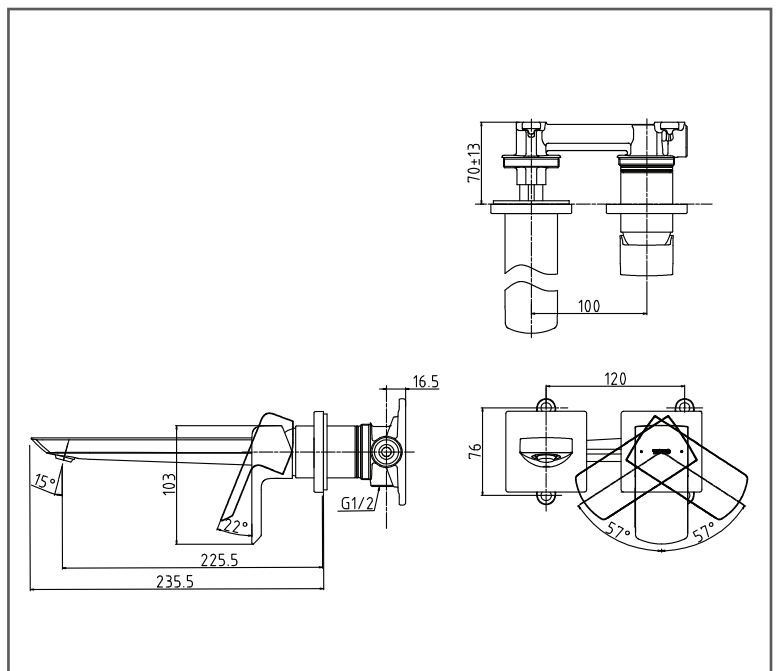

PARTS DESCRIPTION

- TLG02311BB#MBL : Wall-Mounted Single Lever Lavatory Faucet (Long Spout) w/o waste fitting

TLG02311BB#MBL