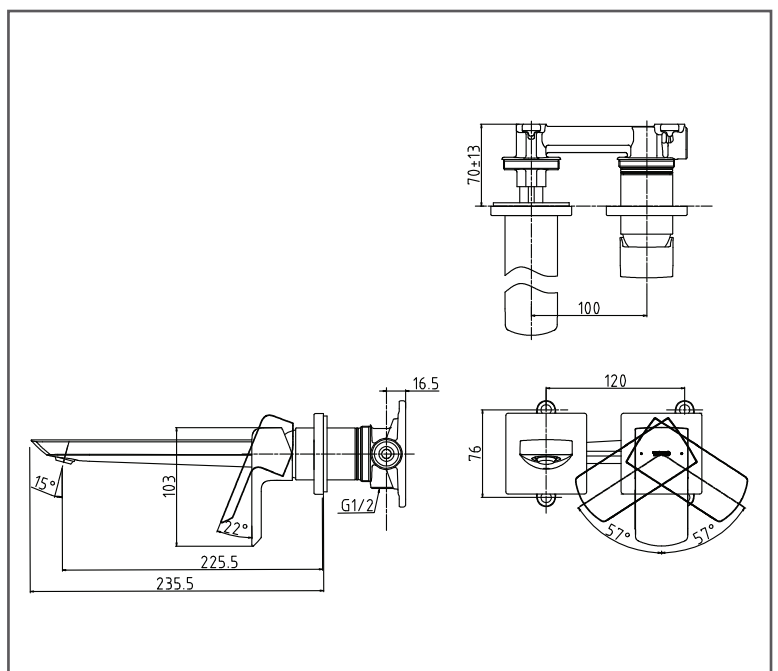

PARTS DESCRIPTION

- TLG02311BB#PFG : Wall-Mounted Single Lever Lavatory Faucet (Long Spout) w/o waste fitting

TLG02311BB#PFG