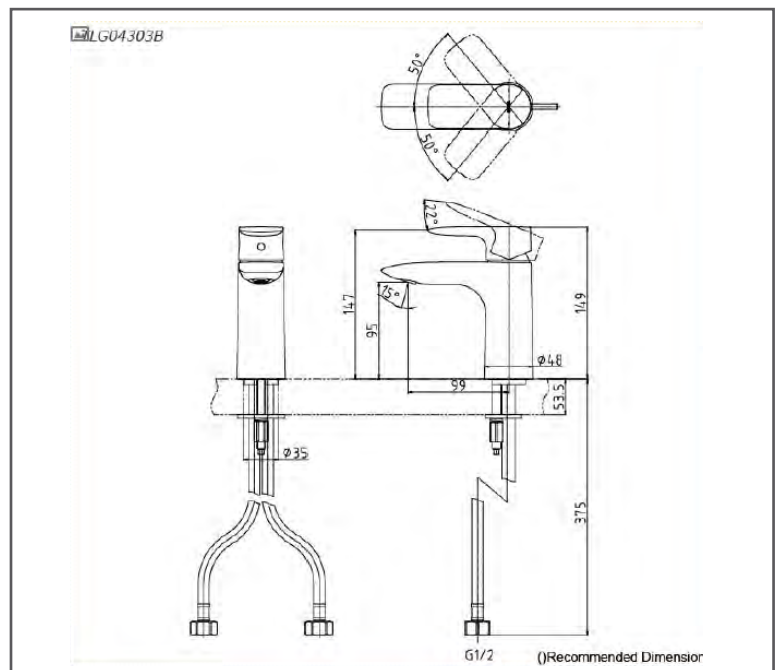

TOTO GA SERIES

Single Lever Lavatory Faucet
(w/o pop-up waste)

TLG04303B#MBL

red dot award 2018
winner

FEATURES

- Design Concept is Gorgeous and Advance
- Long lasting, comfort glide mechanism for a smooth operation
- High corrosion resistance plating
- TOTO aerated water technology, ECOCAP adds air to the water to achieve full water jet with less amount of water usage.

SPECIFICATIONS

- Finish : Matte Black
- Material : Brass
- Water Pressure : 0.25MPa ~ 0.75MPa

PARTS DESCRIPTION

- TLG04303B#MBL : Single Lever Lavatory Faucet
(w/o pop-up waste)

TLG04303B

Please consult, TOTO representative for more details.

All rights reserved by TOTO including but not limited to Improve & Change of Product Design, Specs or Availability at any time without prior notice

Flow Rate

TLG04303B