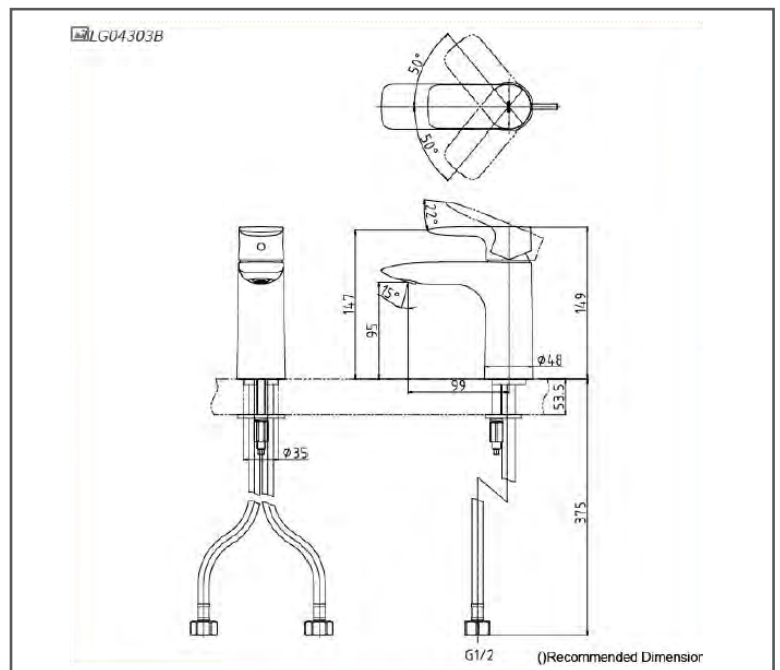

TOTO GA SERIES

Single Lever Lavatory Faucet
(w/o pop-up waste)

TLG04303B#PFG

FEATURES

- Design Concept is Gorgeous and Advance
- Long lasting, comfort glide mechanism for a smooth operation
- High corrosion resistance plating
- TOTO aerated water technology, ECOCAP adds air to the water to achieve full water jet with less amount of water usage.

SPECIFICATIONS

- Finish : Polished French gold
- Material : Brass
- Water Pressure : 0.25MPa ~ 0.75MPa

PARTS DESCRIPTION

- TLG04303B#PFG : Single Lever Lavatory Faucet
(w/o pop-up waste)

TLG04303B

Please consult, TOTO representative for more details.

All rights reserved by TOTO including but not limited to Improve & Change of Product Design, Specs or Availability at any time without prior notice

Flow Rate

TLG04303B

Please consult, TOTO representative for more details.