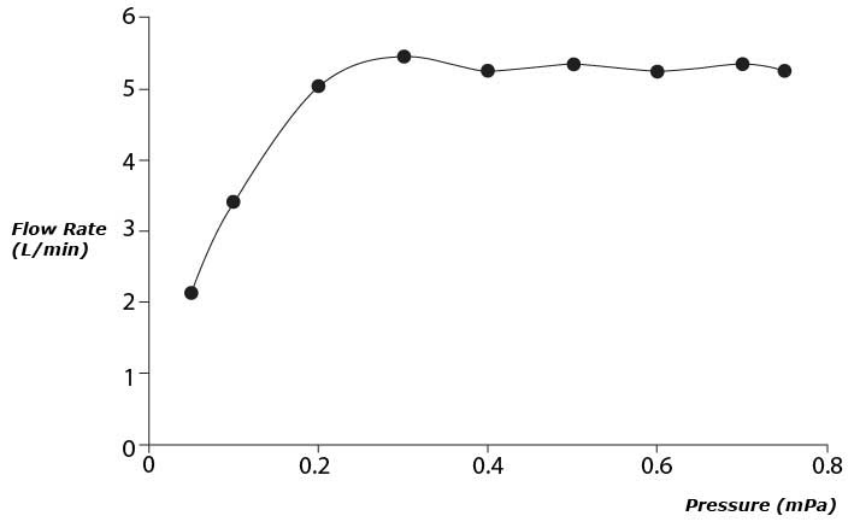

SPECIFICATIONS

- Finish : Polished French gold
- Material : Brass
- Water Pressure : 0.25MPa ~ 0.75MPa

PARTS DESCRIPTION

- TLG04303B#PFG : Single Lever Lavatory Faucet
(w/o pop-up waste)

TLG04303B

Please consult, TOTO representative for more details.

All rights reserved by TOTO including but not limited to Improve & Change of Product Design, Specs or Availability at any time without prior notice

Flow Rate

TLG04303B

Please consult, TOTO representative for more details.