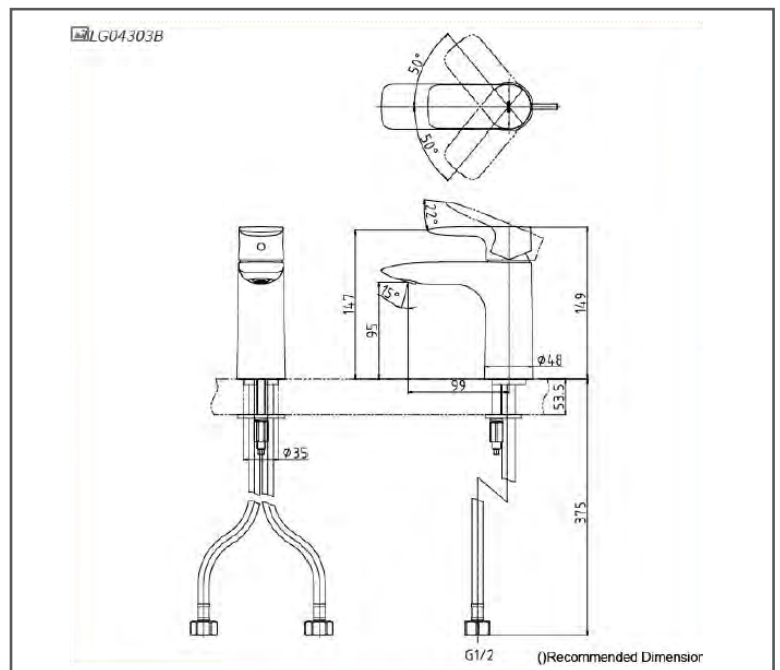

TOTO GA SERIES

Single Lever Lavatory Faucet
(w/o pop-up waste)

TLG04303B#BFG

FEATURES

- Design Concept is Gorgeous and Advance
- Long lasting, comfort glide mechanism for a smooth operation
- High corrosion resistance plating
- TOTO aerated water technology, ECOCAP adds air to the water to achieve full water jet with less amount of water usage.

SPECIFICATIONS

- Finish : Brushed French Gold
- Material : Brass
- Water Pressure : 0.25MPa ~ 0.75MPa

PARTS DESCRIPTION

- TLG04303B#BFG : Single Lever Lavatory Faucet (w/o pop-up waste)

TLG04303B

Please consult, TOTO representative for more details.

All rights reserved by TOTO including but not limited to Improve & Change of Product Design, Specs or Availability at any time without prior notice

Flow Rate

TLG04303B

Please consult, TOTO representative for more details.