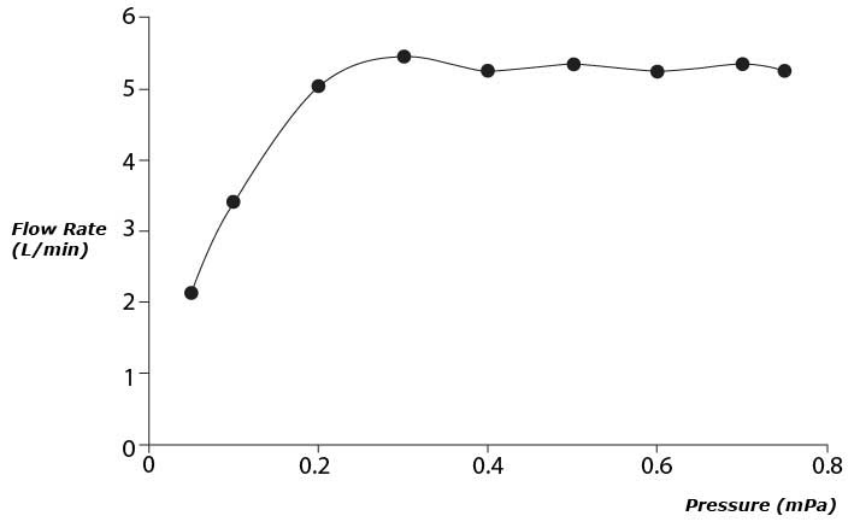

SPECIFICATIONS

- Finish : Brushed French Gold
- Material : Brass
- Water Pressure : 0.25MPa ~ 0.75MPa

PARTS DESCRIPTION

- TLG04303B#BFG : Single Lever Lavatory Faucet (w/o pop-up waste)

TLG04303B

Please consult, TOTO representative for more details.

All rights reserved by TOTO including but not limited to Improve & Change of Product Design, Specs or Availability at any time without prior notice

Flow Rate

TLG04303B

Please consult, TOTO representative for more details.