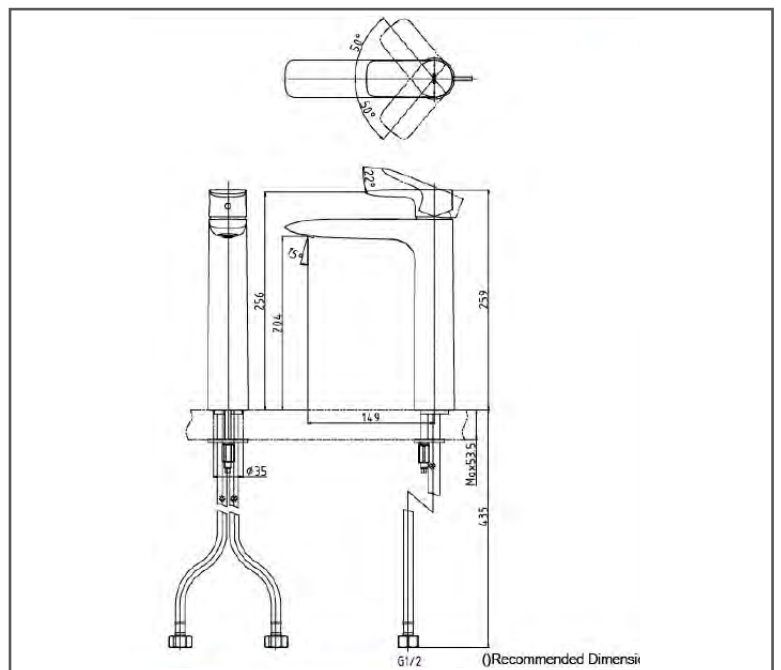

TOTO GA SERIES

Single Lever Lavatory Faucet
(Tall Vessel) (w/o pop-up waste)

TLG04308B#BFG

FEATURES

- Design Concept is Gorgeous and Advance
- Long lasting, comfort glide mechanism for a smooth operation
- High corrosion resistance plating
- TOTO aerated water technology, ECOCAP adds air to the water to achieve full water jet with less amount of water usage.

SPECIFICATIONS

- Finish : Brushed French Gold
- Material : Brass
- Water Pressure : 0.25MPa ~ 0.75MPa

PARTS DESCRIPTION

- TLG04308B#BFG : Single Lever Lavatory Faucet (Tall Vessel) (w/o pop-up waste)

TLG04308B

Flow Rate

TLG04308B