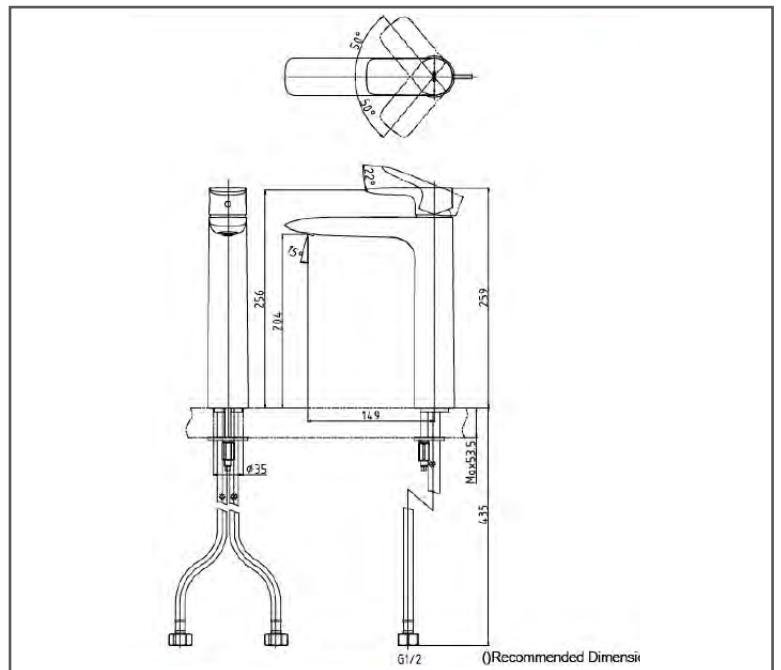

TOTO GA SERIES

Single Lever Lavatory Faucet
(Tall Vessel) (w/o pop-up waste)

TLG04308B#MBL

FEATURES

- Design Concept is Gorgeous and Advance
- Long lasting, comfort glide mechanism for a smooth operation
- High corrosion resistance plating
- TOTO aerated water technology, ECOCAP adds air to the water to achieve full water jet with less amount of water usage.

SPECIFICATIONS

- Finish : Matte Black
- Material : Brass
- Water Pressure : 0.25MPa ~ 0.75MPa

PARTS DESCRIPTION

- TLG04308B#MBL : Single Lever Lavatory Faucet (Tall Vessel) (w/o pop-up waste)

TLG04308B

Please consult, TOTO representative for more details.

All rights reserved by TOTO including but not limited to Improve & Change of Product Design, Specs or Availability at any time without prior notice

Flow Rate

TLG04308B