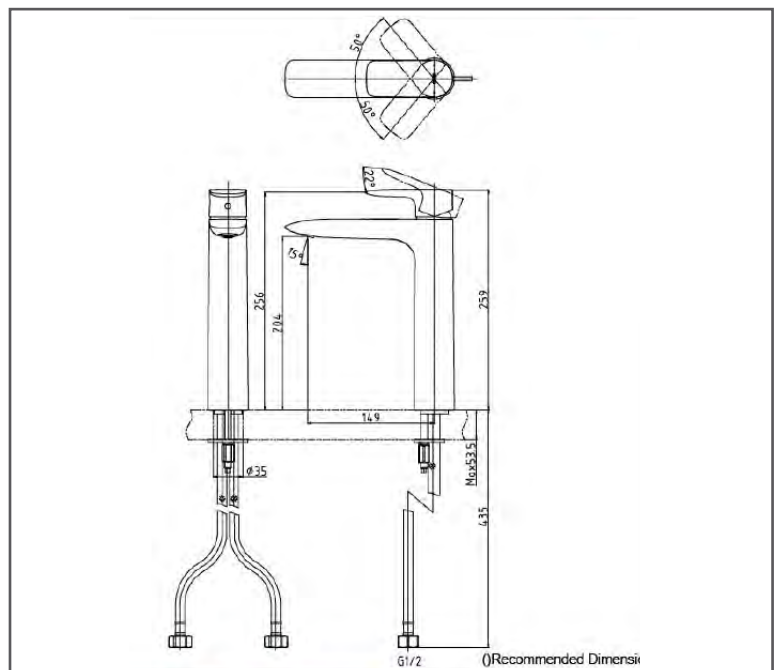

# TOTO GA SERIES

Single Lever Lavatory Faucet  
(Tall Vessel) (w/o pop-up waste)

**TLG04308B#PFG**

## PARTS DESCRIPTION

- TLG04308B#PFG : Single Lever Lavatory Faucet (Tall Vessel) (w/o pop-up waste)

TLG04308B

Please consult, TOTO representative for more details.

All rights reserved by TOTO including but not limited to Improve & Change of Product Design, Specs or Availability at any time without prior notice