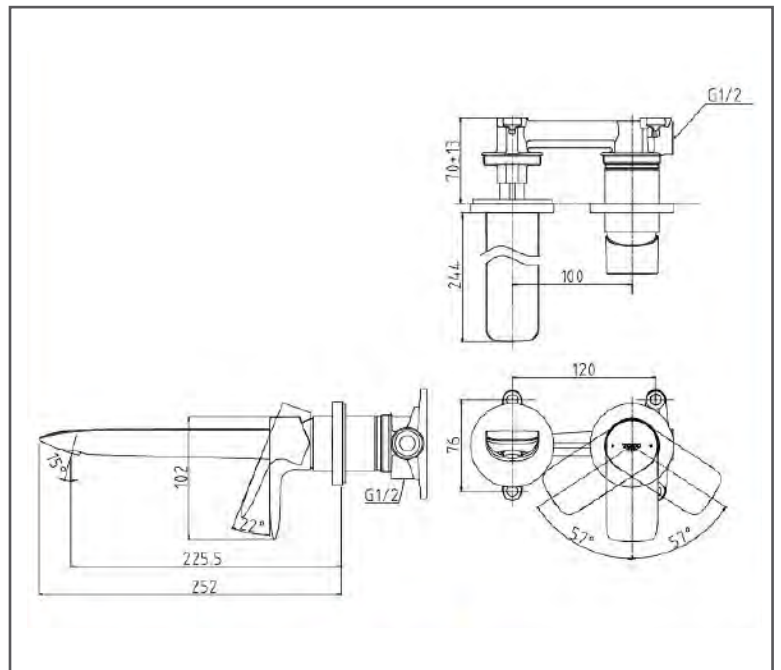

## SPECIFICATIONS

- Finish : Brushed French gold
- Material : 0.25MPa ~ 0.75MPa
- Water Pressure

## PARTS DESCRIPTION

- TLG04310BB#BFG : Wall-Mount Single Lever Lavatory Faucet (Long Spout) (w/o Pop-up Waste)

TLG04310B2

Please consult, TOTO representative for more details.

All rights reserved by TOTO including but not limited to Improve & Change of Product Design, Specs or Availability at any time without prior notice