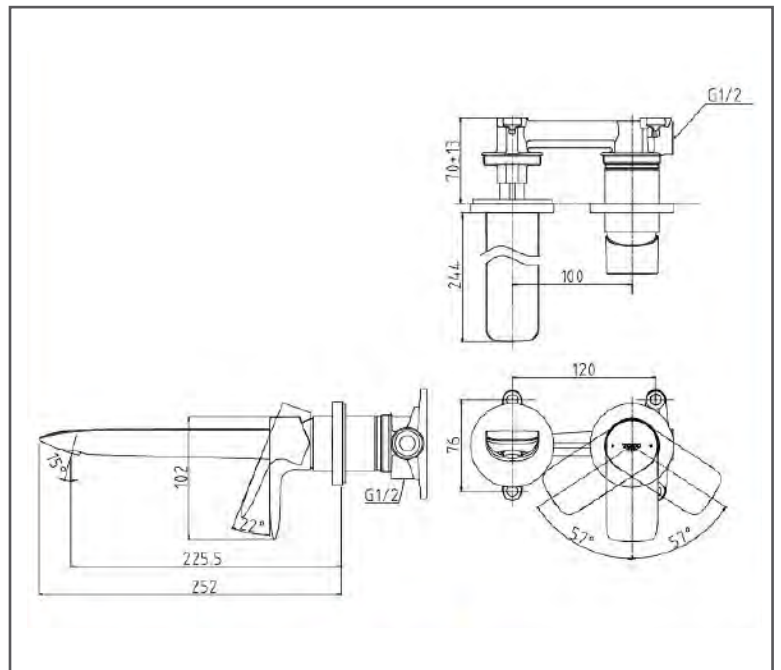

PARTS DESCRIPTION

- TLG04310BB#PFG : Wall-Mount Single Lever Lavatory Faucet (Long Spout) (w/o Pop-up Waste)

TLG04310B2